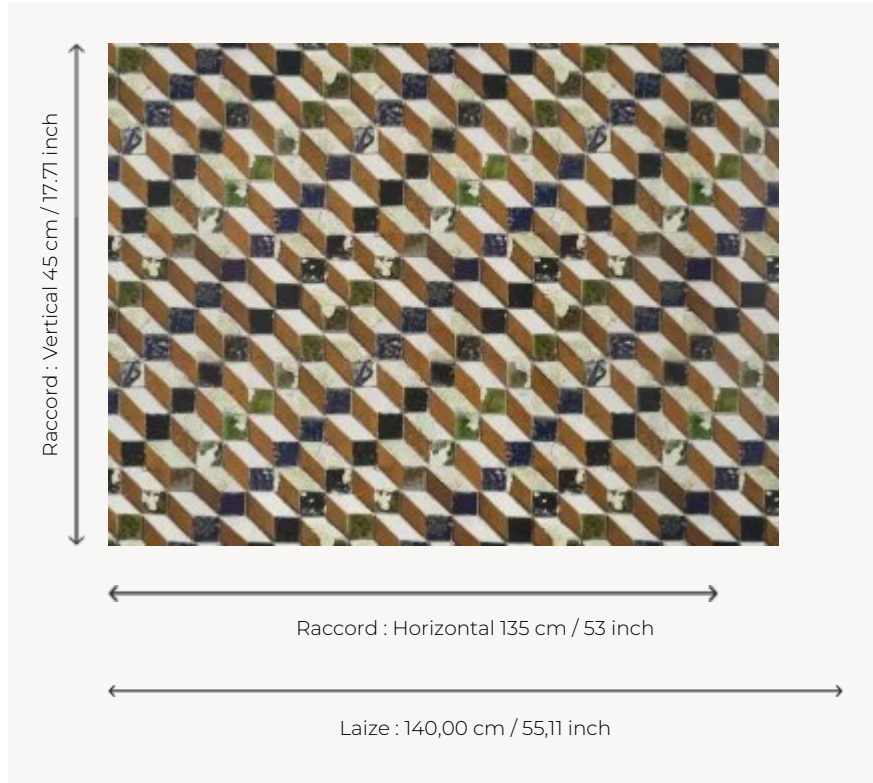

FP629003 PERSEPOLIS

A trompe l'œil of Turkish ceramic, composed of small colorful tiles.

FP629003 - Terre

Pierre Frey

TYPE	Wide width printed wallpapers
SALES UNIT	Available per meter/yard
BACKING	NON WOVEN
COMPOSITION	-
WIDTH	140 cm / 55,11 inch
REPEAT	H: 135 cm - 53,00 inch V: 45 cm - 17,71 inch Straight repeat
WEIGHT	180 gr / m ²
CARE	
TRIMMING	Pretrimmed
HANGING/REMOVING	Paste the wall Wet removable
CERTIFICATIONS	EUROCLASS B-s1,d0 ASTM E84 Class A
INFORMATION	Use the trim & join marks during installation. Double-cut installation.

3 Colors

FP629001
Turquoise

FP629002
Grenade

FP629003
Terre