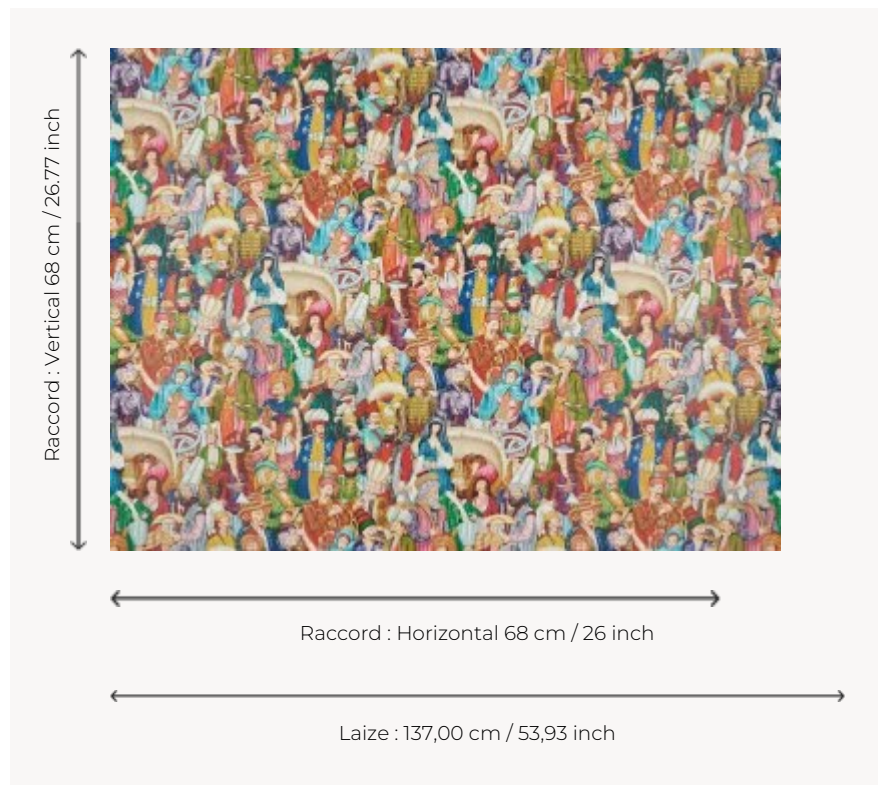

## FP630001 LA FOULE PERSANE

LA FOULE PERSANE illustrates a parade of styled characters, depicted on a day of feasting at the court of Soliman the Magnificent.

### Pierre Frey

<b>TYPE</b>	Wide width printed wallpapers
<b>SALES UNIT</b>	Available per meter/yard
<b>BACKING</b>	NON WOVEN
<b>COMPOSITION</b>	-
<b>WIDTH</b>	137 cm / 53,93 inch
<b>REPEAT</b>	H: 68 cm - 26,00 inch V: 68 cm - 26,77 inch Straight repeat
<b>WEIGHT</b>	180 gr / m <sup>2</sup>
<b>CARE</b>	
<b>TRIMMING</b>	Pretrimmed
<b>HANGING/REMOVING</b>	Paste the wall Wet removable
<b>CERTIFICATIONS</b>	EUROCLASS B-s1,d0 ASTM E84 Class A
<b>INFORMATION</b>	Use the trim & join marks during installation. Double-cut installation.