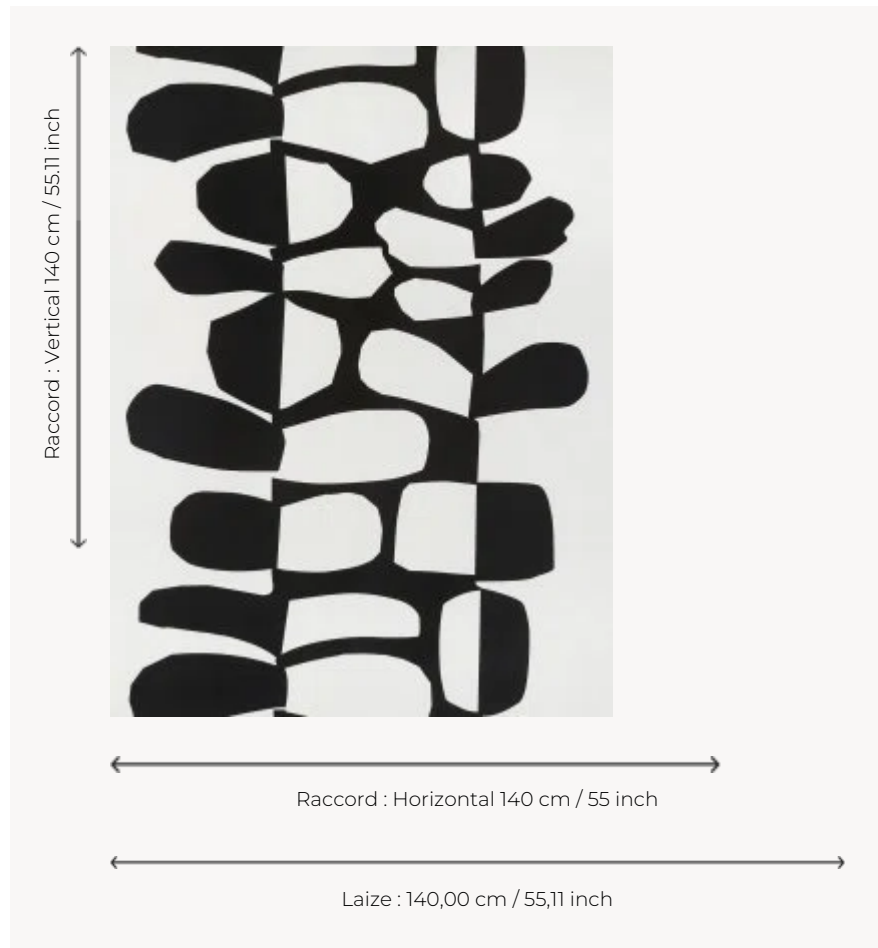

FP674001 SURPRISE

This courageous pattern comes with a classic Bauhaus approach printed on a large width coated non-woven. Made from a black paper rectangle, cut 13 times and transformed into a new and dynamic form, this design introduces a powerful balance of positive and negative space and form.

FP674001 - Noir

Pierre Frey

TYPE	Wide width printed wallpapers
ARTIST	Liz Roache
SALES UNIT	Available per meter/yard
BACKING	NON WOVEN
COMPOSITION	-
WIDTH	140 cm / 55,11 inch
REPEAT	H: 140 cm - 55,00 inch V: 140 cm - 55,11 inch Free match
WEIGHT	185 gr / m ²
CARE	
TRIMMING	Trimmed
HANGING/REMOVING	Paste the wall Strippable
CERTIFICATIONS	EUROCLASS B-s1,d0 ASTM E84 Class A
NOTES	Good lightfastness

1 Colors

FP674001

Noir