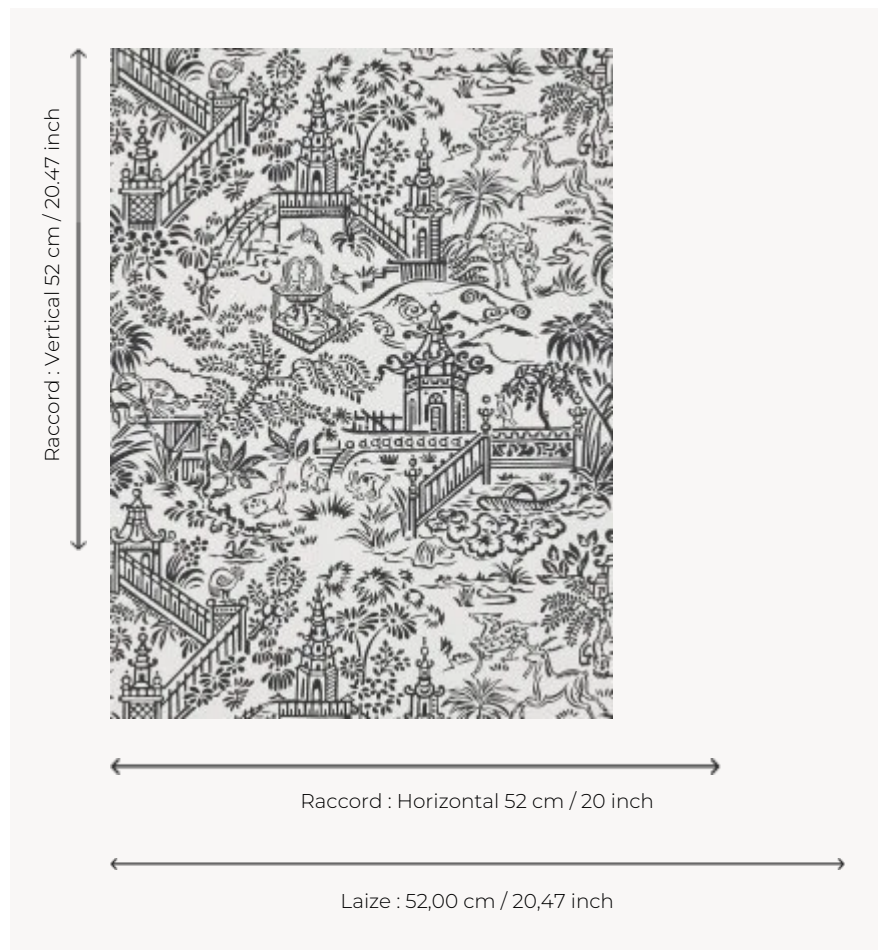

FP761004 LES PAGODES

A classic toile design of pagodas and Asian jungle printed in a traditional way. Colorways play with positive negative effect and give the design a modern look.

FP761004 - Noir

Pierre Frey

TYPE	Small width printed wallpapers
COLLABORATION	Maison Caspari
SALES UNIT	Available per roll of 10,05 mts
BACKING	NON WOVEN
COMPOSITION	-
WIDTH	52 cm / 20,47 inch
REPEAT	H: 52 cm - 20,00 inch V: 52 cm - 20,47 inch Straight repeat
WEIGHT	175 gr / m ²
CARE	
TRIMMING	Trimmed
HANGING/REMOVING	Paste the wall Strippable
CERTIFICATIONS	EUROCLASS B-s1,d0 ASTM E84 Class A
NOTES	Good lightfastness Traditional printing technique
BOOK	F9979PPFREY25