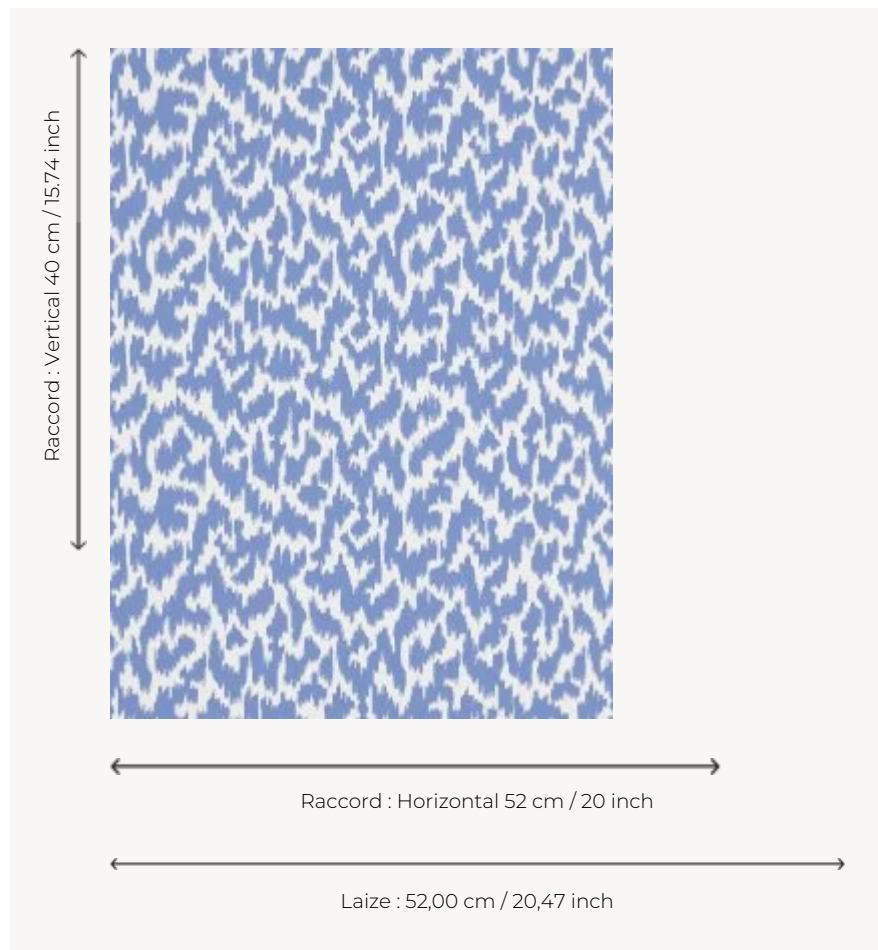

FP764001 ECUME

This design is a mix of a geometric and a moiré look. A favorite pattern with contrasting colorways. The traditional printing gives this design warmth and volume.

FP764001 - Bleu

Pierre Frey

TYPE	Small width printed wallpapers
COLLABORATION	Maison Caspari
SALES UNIT	Available per roll of 10,05 mts
BACKING	NON WOVEN
COMPOSITION	-
WIDTH	52 cm / 20,47 inch
REPEAT	H: 52 cm - 20,00 inch V: 40 cm - 15,74 inch Straight repeat
WEIGHT	175 gr / m ²
CARE	
TRIMMING	Trimmed
HANGING/REMOVING	Paste the wall Strippable
CERTIFICATIONS	EUROCLASS B-s1,d0 ASTM E84 Class A
NOTES	Good lightfastness Traditional printing technique
BOOK	F9979PPFREY25

5 Colors

FP764001
Bleu

FP764002
Granny

FP764003
Beige

FP764004
Or

FP764005
Noir