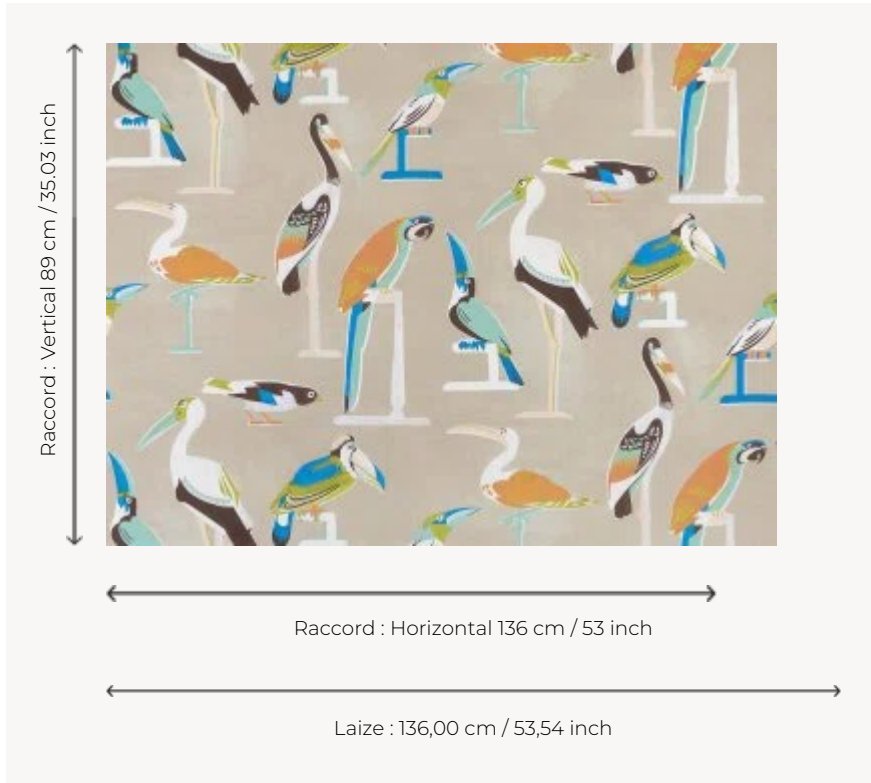

FP768002 LES OISEAUX PERCHES

Watercolor painted birds are colorful companions. Wide width print on a matte non woven backing.

FP768002 - Sable

Pierre Frey

TYPE	Wide width printed wallpapers
COLLABORATION	Maison Caspari
SALES UNIT	Available per meter/yard
BACKING	NON WOVEN
COMPOSITION	-
WIDTH	136 cm / 53,54 inch
REPEAT	H: 136 cm - 53,00 inch V: 89 cm - 35,03 inch Straight repeat
WEIGHT	152 gr / m ²
CARE	 
TRIMMING	Pretrimmed
HANGING/REMOVING	Paste the wall Strippable
CERTIFICATIONS	EUROCLASS B-s1,d0 ASTM E84 Class A
NOTES	Good lightfastness
INFORMATION	Use the trim & join marks during installation. Double-cut installation.
BOOK	F9979PPFREY25

2 Colors

FP768001

Bleu ci

FP768002

Sable