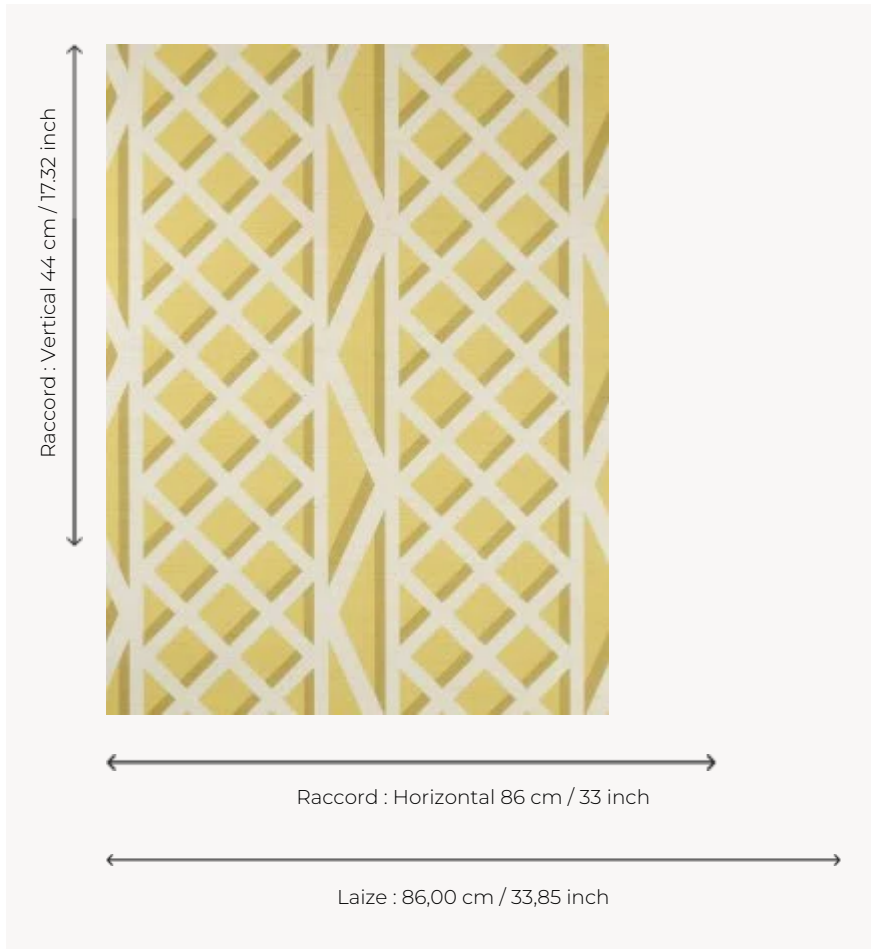

## FP769001 TREILLAGE

This graphic and geometric design illustrates the architecture of a gazebo and the volume of a trellis in the garden. The grass ground gives a natural look and joyful colour.

### FP769001 - Jaune

### Pierre Frey

<b>TYPE</b>	Small width printed wallpapers - Straws and similar materials
<b>COLLABORATION</b>	Maison Caspari
<b>SALES UNIT</b>	Available per meter/yard
<b>BACKING</b>	NON WOVEN
<b>COMPOSITION</b>	100 % Straw
<b>WIDTH</b>	86 cm / 33,85 inch
<b>REPEAT</b>	H: 86 cm - 33,00 inch V: 44 cm - 17,32 inch Straight repeat
<b>WEIGHT</b>	297 gr / m <sup>2</sup>
<b>CARE</b>	
<b>TRIMMING</b>	Trimmed
<b>HANGING/REMOVING</b>	Paste the wall Wet removable
<b>CERTIFICATIONS</b>	EUROCLASS B-s1,d0 ASTM E84 Class A
<b>BOOK</b>	F9979PPFREY25