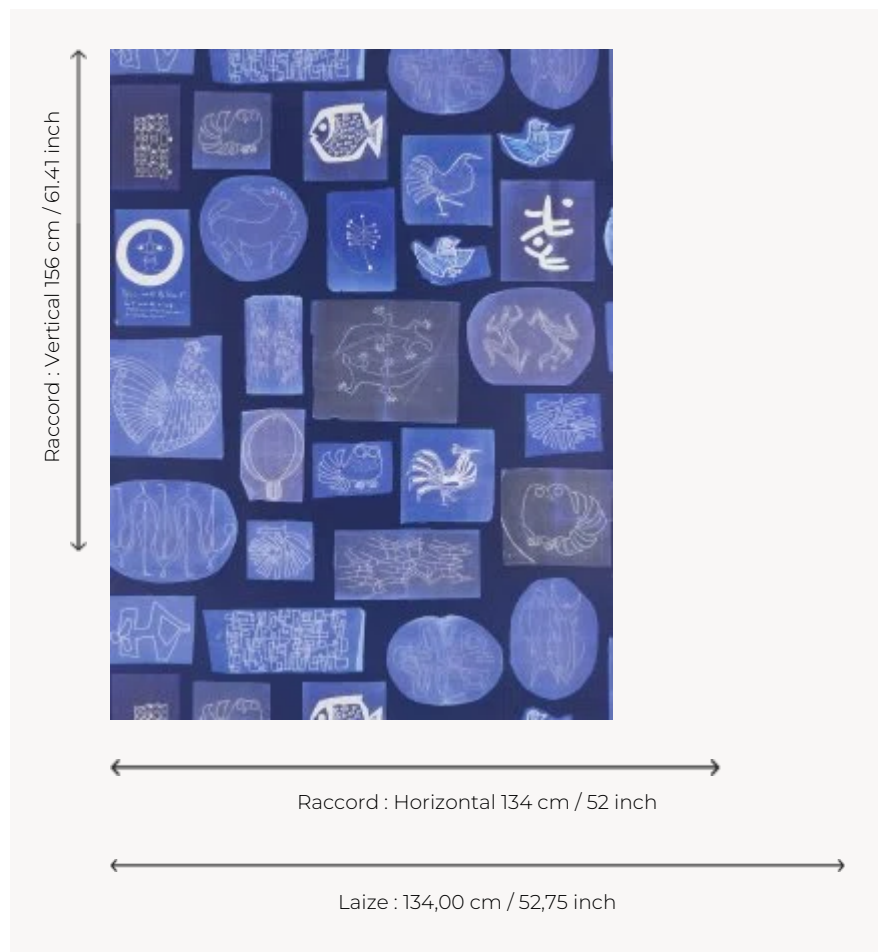

FP780002 ATELIER JEAN

Composition reproducing identically the drawings made by Jean Buffile in the 50s to decorate his ceramic collections. The layers and preliminary sketches kept since then by the Atelier Buffile represent birds, fish, silhouettes and geometric combinations. The blue of Prussia version refers to the monochrome images obtained artisanally using the original photographic process of the cyanotype.

FP780002 - Bleu

Pierre Frey

TYPE	Wide width printed wallpapers
ARTIST	Atelier Buffile
SALES UNIT	Available per meter/yard
BACKING	NON WOVEN
COMPOSITION	-
WIDTH	134 cm / 52,75 inch
REPEAT	H: 134 cm - 52,00 inch V: 156 cm - 61,41 inch Half drop repeat
WEIGHT	185 gr / m ²
CARE	
TRIMMING	Pretrimmed
HANGING/REMOVING	Paste the wall Dry strippable
CERTIFICATIONS	EUROCLASS B-s1,d0 ASTM E84 Class A
NOTES	Good lightfastness
INFORMATION	Use the trim & join marks during installation. Double-cut installation.

2 Colors

FP780001
Craft

FP780002
Bleu