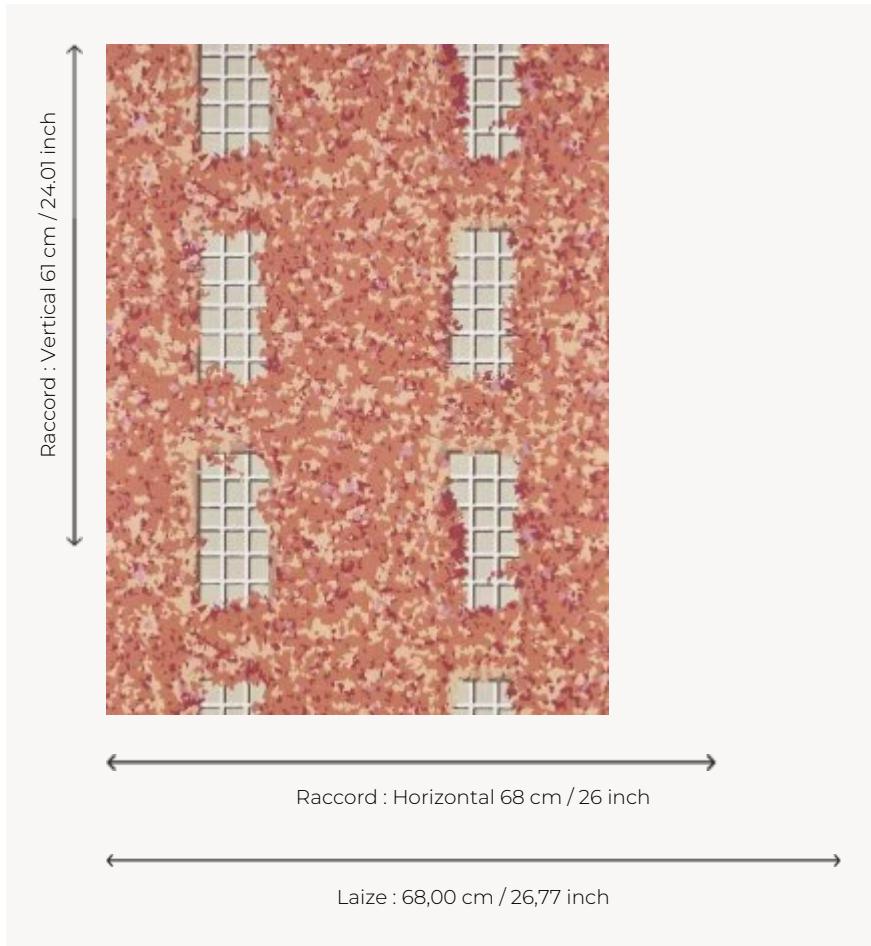

FP795003 GEORGIAN

Like a stage set with everlasting foliage, this classically proportioned façade sublimates the ivy that covers it. Traditional rotary screen printing with thick ink, this wallpaper respects an ancestral printing technique.

FP795003 - Automne

Pierre Frey

TYPE	Small width printed wallpapers
ARTIST	Ken Fulk
SALES UNIT	Available per roll of 10,05 mts
BACKING	NON WOVEN
COMPOSITION	-
WIDTH	68 cm / 26,77 inch
REPEAT	H: 68 cm - 26,00 inch V: 61 cm - 24,01 inch Straight repeat
WEIGHT	175 gr / m ²
CARE	
TRIMMING	Trimmed
HANGING/REMOVING	Paste the wall Strippable
CERTIFICATIONS	EUROCLASS B-s1,d0 ASTM E84 Class A
NOTES	Traditional printing technique
BOOK	F9979PPFREY30