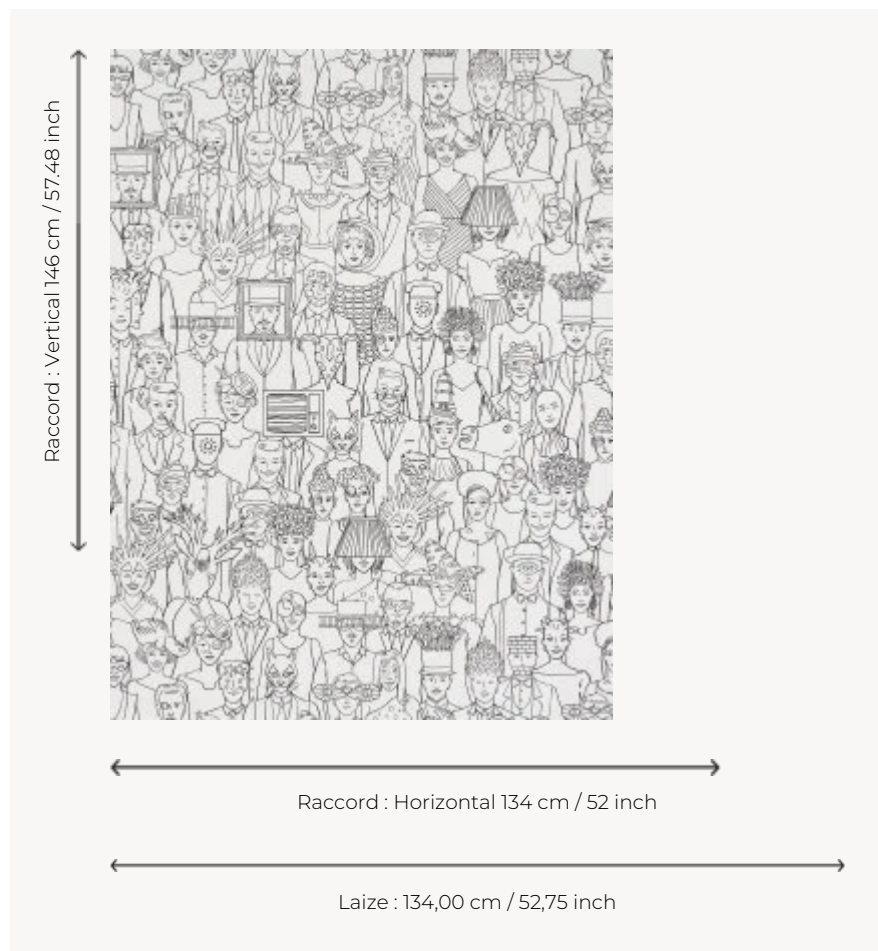

## FP796001 SURREALIST BALL

This line drawing evokes the famous masked ball organized by Salvador Dalí in 1941 at the prestigious Hotel Del Monte in California and filled with guests in dreamy disguises. Digital printing in wide width on non-woven backing.

### Pierre Frey

<b>TYPE</b>	Wide width printed wallpapers
<b>ARTIST</b>	Ken Fulk
<b>SALES UNIT</b>	Available per meter/yard
<b>BACKING</b>	NON WOVEN
<b>COMPOSITION</b>	-
<b>WIDTH</b>	134 cm / 52,75 inch
<b>REPEAT</b>	H: 134 cm - 52,00 inch V: 146 cm - 57,48 inch Straight repeat
<b>WEIGHT</b>	185 gr / m <sup>2</sup>
<b>CARE</b>	
<b>TRIMMING</b>	Pretrimmed
<b>HANGING/REMOVING</b>	Paste the wall Strippable
<b>CERTIFICATIONS</b>	EUROCLASS B-s1,d0 ASTM E84 Class A
<b>NOTES</b>	Good lightfastness Flame retardant backing
<b>INFORMATION</b>	Use the trim & join marks during installation. Double-cut installation.
<b>BOOK</b>	F9979PPFREY30