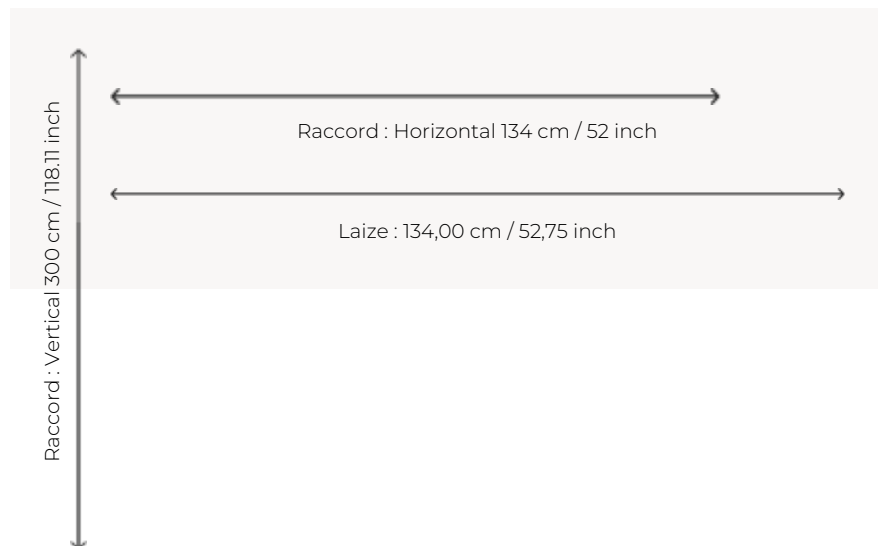

FP798666 NEOCLASSICAL

A tribute to the charm of neoclassical Parisian architecture, this panoramic wallpaper depicts a facade printed on a laminated textile. The buildings can be matched infinitely, every 134 cm.

FP798666 - Jourmemoxcm

Pierre Frey

TYPE	Wide width printed wallpapers - Paperbacked fabrics - Panoramic wallpapers
ARTIST	Ken Fulk
SALES UNIT	Available per panel
BACKING	NON WOVEN
COMPOSITION	61 % Polyester - 31 % Acrylic - 8 % Linen
WIDTH	134 cm / 52,75 inch
REPEAT	H: 134 cm - 52,00 inch V: 300 cm - 118,11 inch Straight repeat
WEIGHT	321 gr / m ²
CARE	
TRIMMING	Pretrimmed
HANGING/REMOVING	Paste the wall Wet removable
NOTES	Sold as a complete artwork
INFORMATION	1 roll = 1 panel