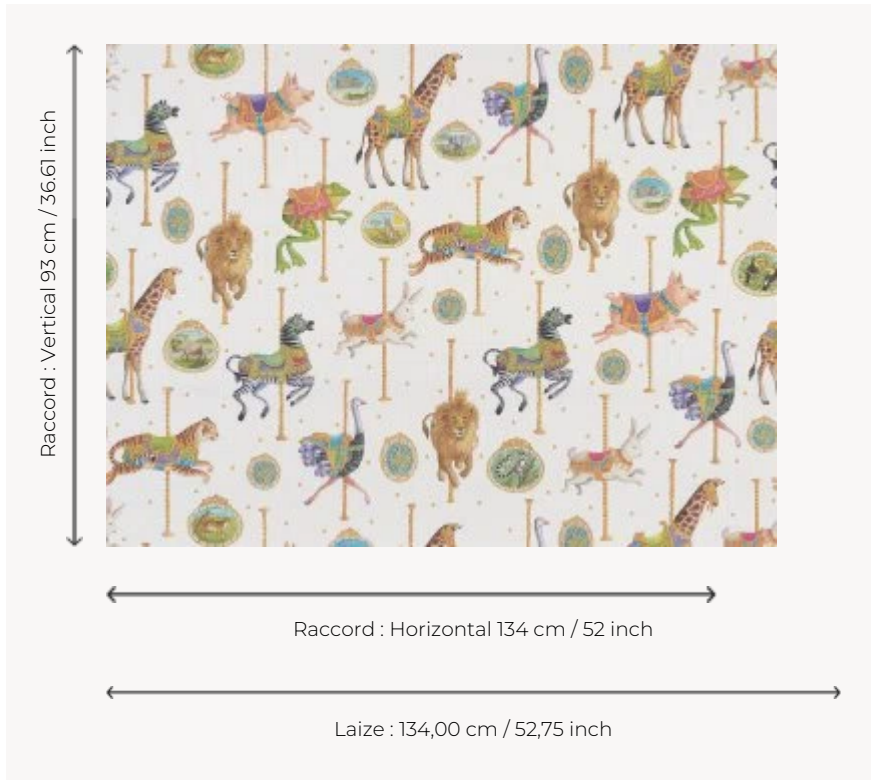

## FP829001 LE CARROUSEL

The animals on the carousel have changed direction! They all escaped! All gone for a ride, reminding us of an unforgettable scene from Mary Poppins! This archive comes from Caspari and also exists in a multitude of party accessories! Original watercolor drawing.

### Pierre Frey

<b>TYPE</b>	Wide width printed wallpapers
<b>SALES UNIT</b>	Available per meter/yard
<b>BACKING</b>	NON WOVEN
<b>COMPOSITION</b>	-
<b>WIDTH</b>	134 cm / 52,75 inch
<b>REPEAT</b>	H: 134 cm - 52,00 inch V: 93 cm - 36,61 inch Straight repeat
<b>WEIGHT</b>	152 gr / m <sup>2</sup>
<b>CARE</b>	
<b>TRIMMING</b>	Pretrimmed
<b>HANGING/REMOVING</b>	Paste the wall Strippable
<b>CERTIFICATIONS</b>	EUROCLASS B-s1,d0 ASTM E84 Class A
<b>NOTES</b>	Good lightfastness Flame retardant backing
<b>INFORMATION</b>	Use the trim & join marks during installation. Double-cut installation.
<b>BOOK</b>	F9979PPFREY28