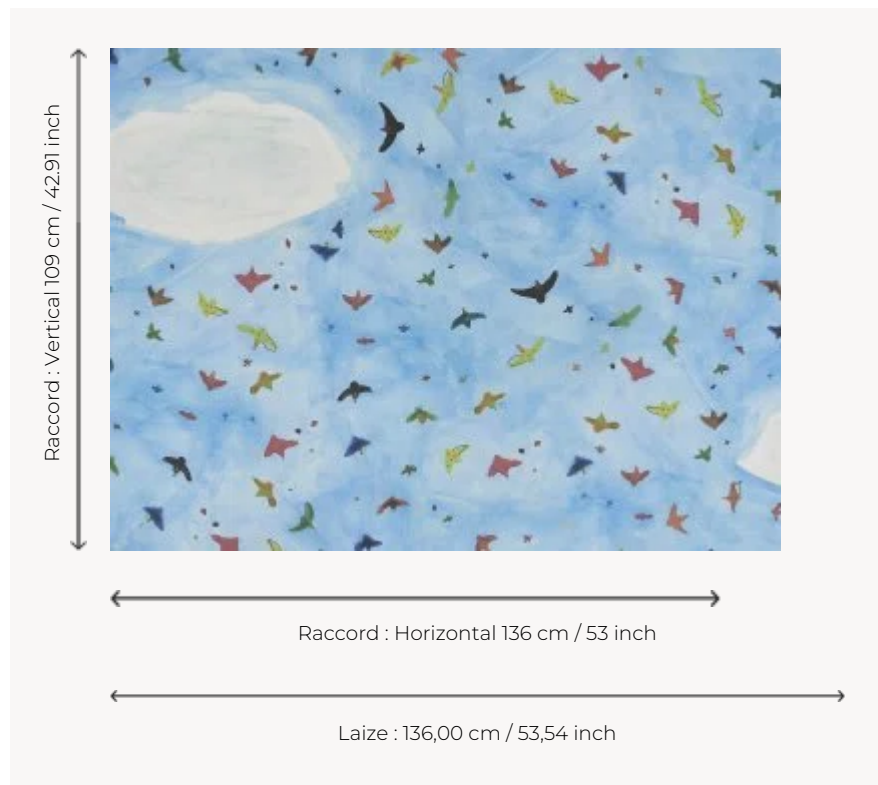

FP831001 LE CIEL D'IRIS

A blue sky, some white clouds and a multitude of birds of all colors! We imagine ourselves lying in the grass, nose in the air, dreaming... Watercolor realized by Iris, 10 years old.

FP831001 - Ciel

Pierre Frey

TYPE	Wide width printed wallpapers
SALES UNIT	Available per meter/yard
BACKING	NON WOVEN
COMPOSITION	-
WIDTH	136 cm / 53,54 inch
REPEAT	H: 136 cm - 53,00 inch V: 109 cm - 42,91 inch Half drop repeat
WEIGHT	150 gr / m ²
CARE	
TRIMMING	Pretrimmed
HANGING/REMOVING	Paste the wall Wet removable
CERTIFICATIONS	EUROCLASS B-s1,d0 ASTM E84 Class A
NOTES	Good lightfastness Flame retardant backing
INFORMATION	Use the trim & join marks during installation. Double-cut installation.
BOOK	F9979PPFREY28

1 Colors

FP831001
Ciel