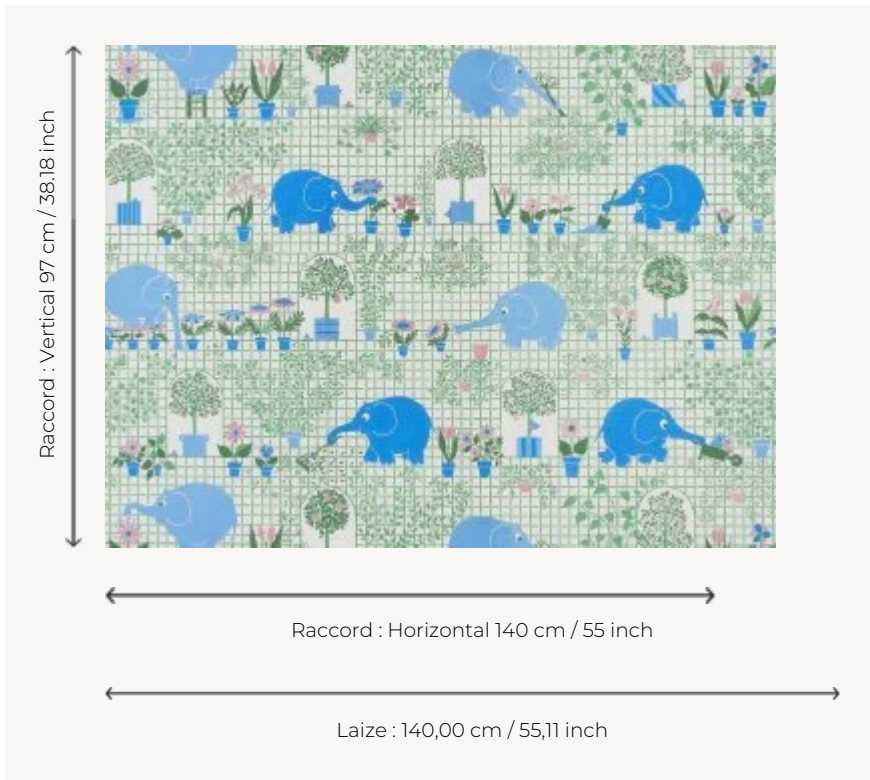

# FP836001 LES ELEPHANTS JARDINIERS

The elephants take care of the garden! Various foliage rises on a background trellis. Potted plants, fruit trees... it is necessary to water, rake, transport the soil and replant... What a job! This drawing is part of the first children's collection of wallpapers of Maison Pierre Frey, created on the occasion of the birth of the children of Mr. Patrick Frey. A delightful re-edition!

## FP836001 - Multicolore

## Pierre Frey

<b>TYPE</b>	Wide width printed wallpapers
<b>SALES UNIT</b>	Available per meter/yard
<b>BACKING</b>	NON WOVEN
<b>COMPOSITION</b>	-
<b>WIDTH</b>	140 cm / 55,11 inch
<b>REPEAT</b>	H: 140 cm - 55,00 inch V: 97 cm - 38,18 inch Straight repeat
<b>WEIGHT</b>	130 gr / m <sup>2</sup>
<b>CARE</b>	
<b>TRIMMING</b>	Pretrimmed
<b>HANGING/REMOVING</b>	Paste the wall Strippable
<b>CERTIFICATIONS</b>	EUROCLASS B-s1,d0 ASTM E84 Class A
<b>NOTES</b>	Good lightfastness Flame retardant backing
<b>INFORMATION</b>	Use the trim & join marks during installation. Double-cut installation.
<b>BOOK</b>	F9979PPFREY28