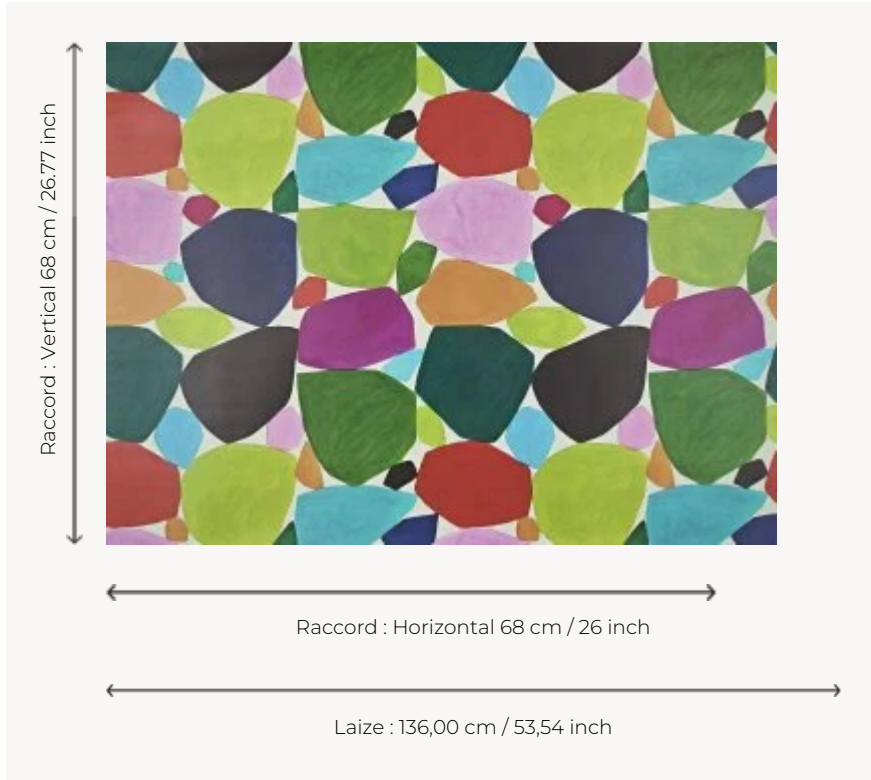

FP837001 CARNAVAL

Multicolored cut-out shapes: the interpretations are varied! Colored pebbles, a shower of confetti or an imaginary giraffe skin... Let your imagination run wild! Colored ink drawing. Coordinated with fabric F3559 CARNAVAL.

FP837001 - Multicolore

Pierre Frey

TYPE	Wide width printed wallpapers
SALES UNIT	Available per meter/yard
BACKING	NON WOVEN
COMPOSITION	-
WIDTH	136 cm / 53,54 inch
REPEAT	H: 68 cm - 26,00 inch V: 68 cm - 26,77 inch Straight repeat
WEIGHT	180 gr / m ²
CARE	
TRIMMING	Pretrimmed
HANGING/REMOVING	Paste the wall Wet removable
CERTIFICATIONS	EUROCLASS B-s1,d0 ASTM E84 Class A
NOTES	Flame retardant backing
INFORMATION	Use the trim & join marks during installation. Double-cut installation.
BOOK	F9979PPFREY28