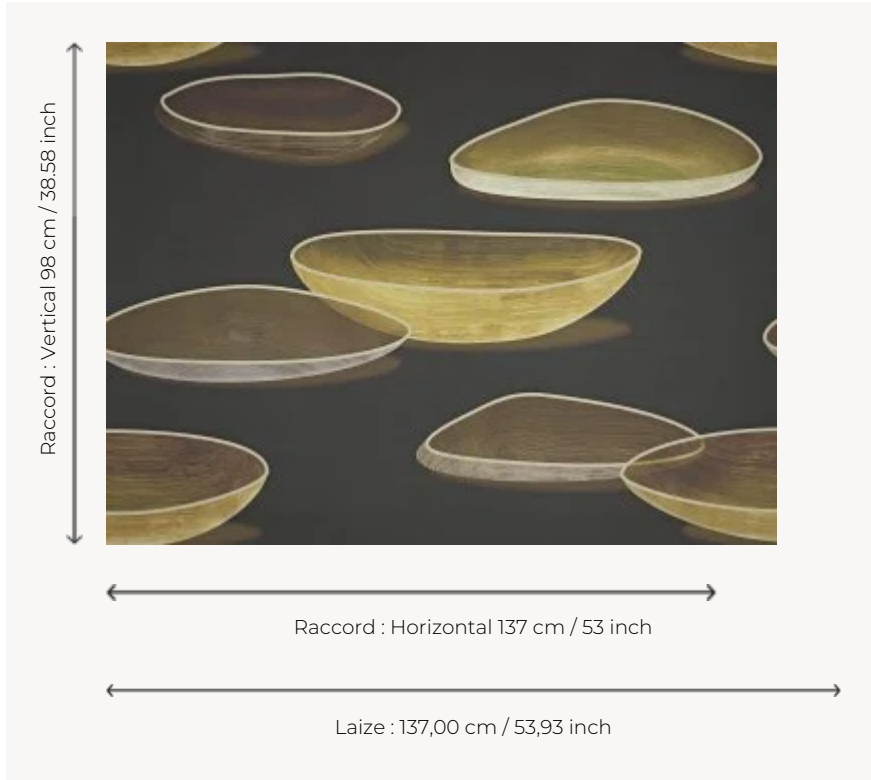

FP839002 - Ebene

Pierre Frey

TYPE	Wide width printed wallpapers
SALES UNIT	Available per meter/yard
BACKING	NON WOVEN
COMPOSITION	-
WIDTH	137 cm / 53,93 inch
REPEAT	H: 137 cm - 53,00 inch V: 98 cm - 38,58 inch Straight repeat
WEIGHT	147 gr / m ²
CARE	
TRIMMING	Pretrimmed
HANGING/REMOVING	Paste the wall Wet removable
CERTIFICATIONS	EUROCLASS B-s1,d0 ASTM E84 Class A
NOTES	Flame retardant backing
INFORMATION	Use the trim & join marks during installation. Double-cut installation.

2 Colors

FP839001
Opale

FP839002
Ebene