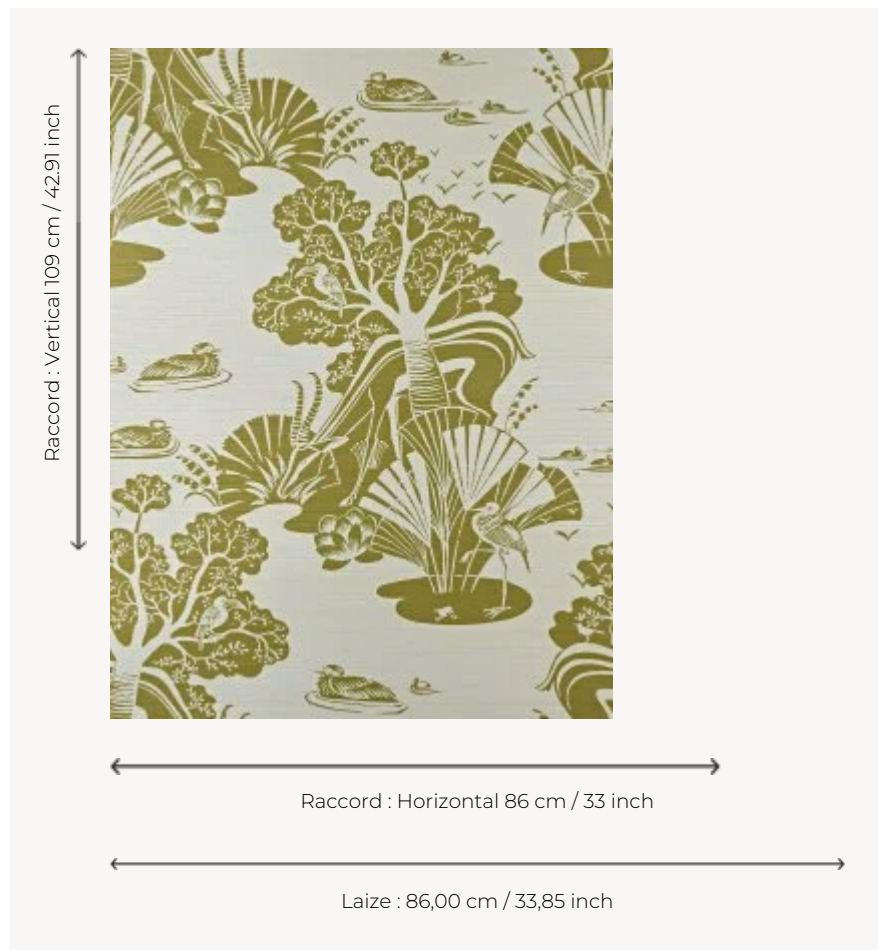

FP845002 LA GAZELLE ET LE BAOBAB

Under the first rays of the sun, at the foot of the savannah lake, nature awakens. The gazelle sheltered by the baobab tree refreshes itself. Printed on handcrafted raffia on non-woven backing.

FP845002 - Mordore

Pierre Frey

TYPE	Small width printed wallpapers - Straws and similar materials
SALES UNIT	Available per meter/yard
BACKING	NON WOVEN
COMPOSITION	100 % Raffia
WIDTH	86 cm / 33,85 inch
REPEAT	H: 86 cm - 33,00 inch V: 109 cm - 42,91 inch Straight repeat
WEIGHT	242 gr / m ²
CARE	
TRIMMING	Trimmed
HANGING/REMOVING	Paste the wall Wet removable
CERTIFICATIONS	EUROCLASS B-s1,d0 ASTM E84 Class A
NOTES	Good lightfastness Flame retardant backing
INFORMATION	Panel effect