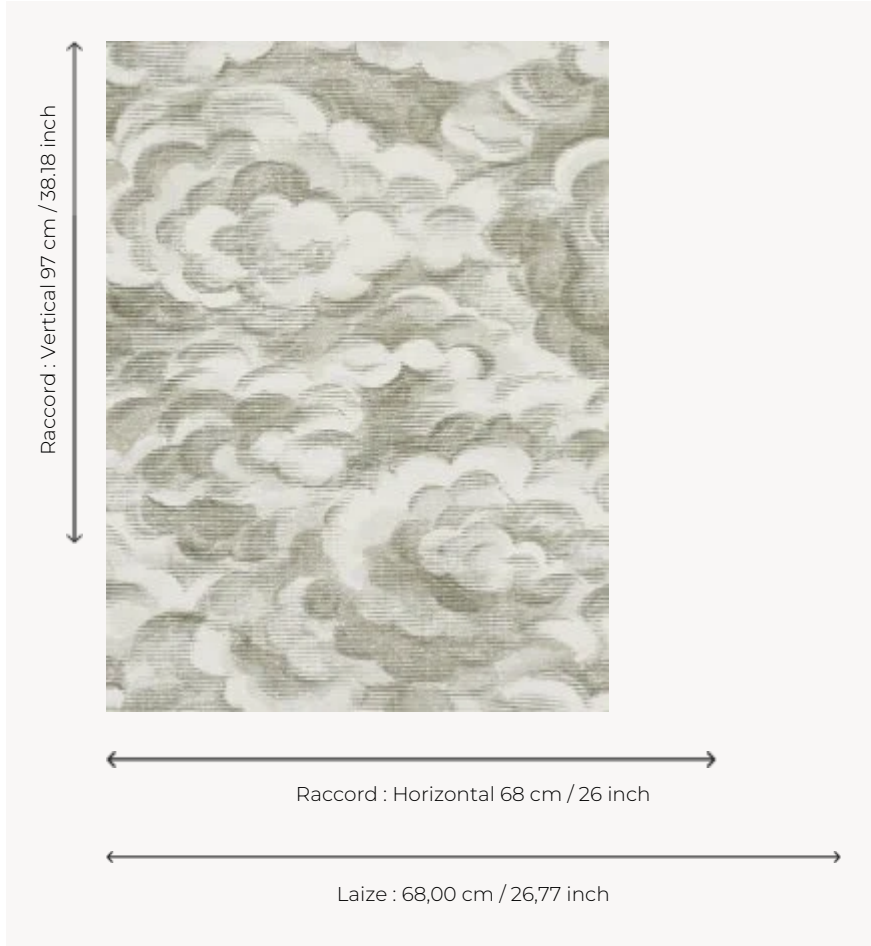

FP846001 CIEL REVE

As if waking from a sweet dream, clouds and swirls peacefully drift by. The pearly effect of the support brings depth and delicacy to this vinyl wallpaper on non-woven backing with a silk look.

FP846001 - Lin

Pierre Frey

TYPE	Small width printed wallpapers - Vinyls
SALES UNIT	Available per meter/yard
BACKING	NON WOVEN
COMPOSITION	100 % Vinyl
WIDTH	68 cm / 26,77 inch
REPEAT	H: 68 cm - 26,00 inch V: 97 cm - 38,18 inch Straight repeat
WEIGHT	400 gr / m ²
CARE	
TRIMMING	Trimmed
HANGING/REMOVING	Paste the wall Wet removable
CERTIFICATIONS	EUROCLASS B-s2,d0 ASTM E84 Class A
NOTES	Good lightfastness Flame retardant backing