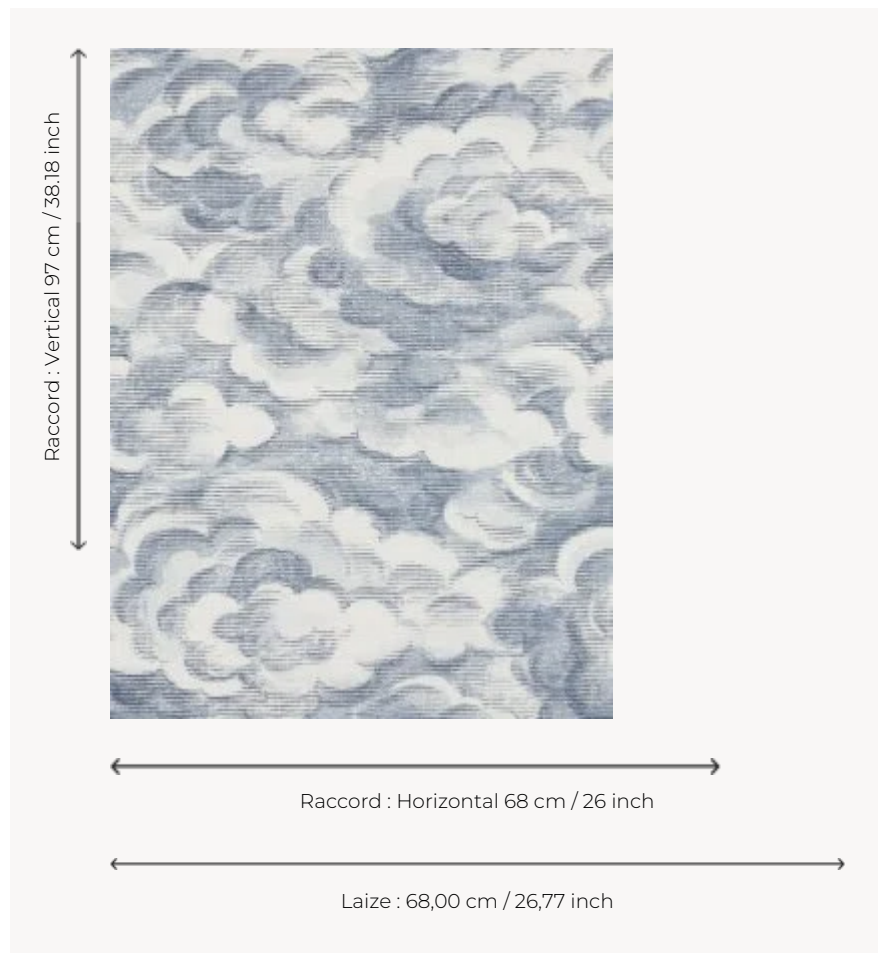

## FP846003 CIEL REVE

As if waking from a sweet dream, clouds and swirls peacefully drift by. The pearly effect of the support brings depth and delicacy to this vinyl wallpaper on non-woven backing with a silk look.

### Pierre Frey

<b>TYPE</b>	Small width printed wallpapers - Vinyls
<b>SALES UNIT</b>	Available per meter/yard
<b>BACKING</b>	NON WOVEN
<b>COMPOSITION</b>	100 % Vinyl
<b>WIDTH</b>	68 cm / 26,77 inch
<b>REPEAT</b>	H: 68 cm - 26,00 inch V: 97 cm - 38,18 inch Straight repeat
<b>WEIGHT</b>	400 gr / m <sup>2</sup>
<b>CARE</b>	
<b>TRIMMING</b>	Trimmed
<b>HANGING/REMOVING</b>	Paste the wall Wet removable
<b>CERTIFICATIONS</b>	EUROCLASS B-s2,d0 ASTM E84 Class A
<b>NOTES</b>	Good lightfastness Flame retardant backing