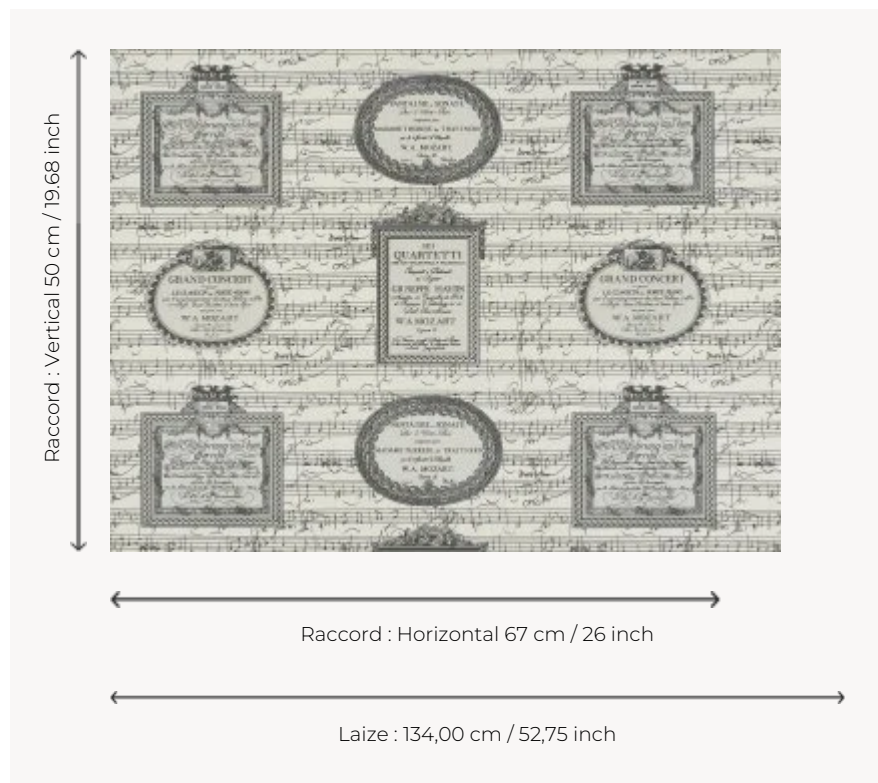

FP862001 PENTAGRAMA

Wallpaper version of a best-selling fabric of la Maison with a pattern composed of music scores in tribute to Mozart. Printed in wide width on a matte non-woven backing. Coordinated with fabric F1997 PENTAGRAMA.

FP862001 - Craie

Pierre Frey

TYPE	Wide width printed wallpapers
SALES UNIT	Available per meter/yard
BACKING	NON WOVEN
COMPOSITION	-
WIDTH	134 cm / 52,75 inch
REPEAT	H: 67 cm - 26,00 inch V: 50 cm - 19,68 inch Straight repeat
WEIGHT	152 gr / m ²
CARE	 
TRIMMING	Pretrimmed
HANGING/REMOVING	Paste the wall Strippable
CERTIFICATIONS	EUROCLASS B-s1,d0 ASTM E84 Class A
NOTES	Good lightfastness Flame retardant backing
INFORMATION	Use the trim & join marks during installation. Double-cut installation.