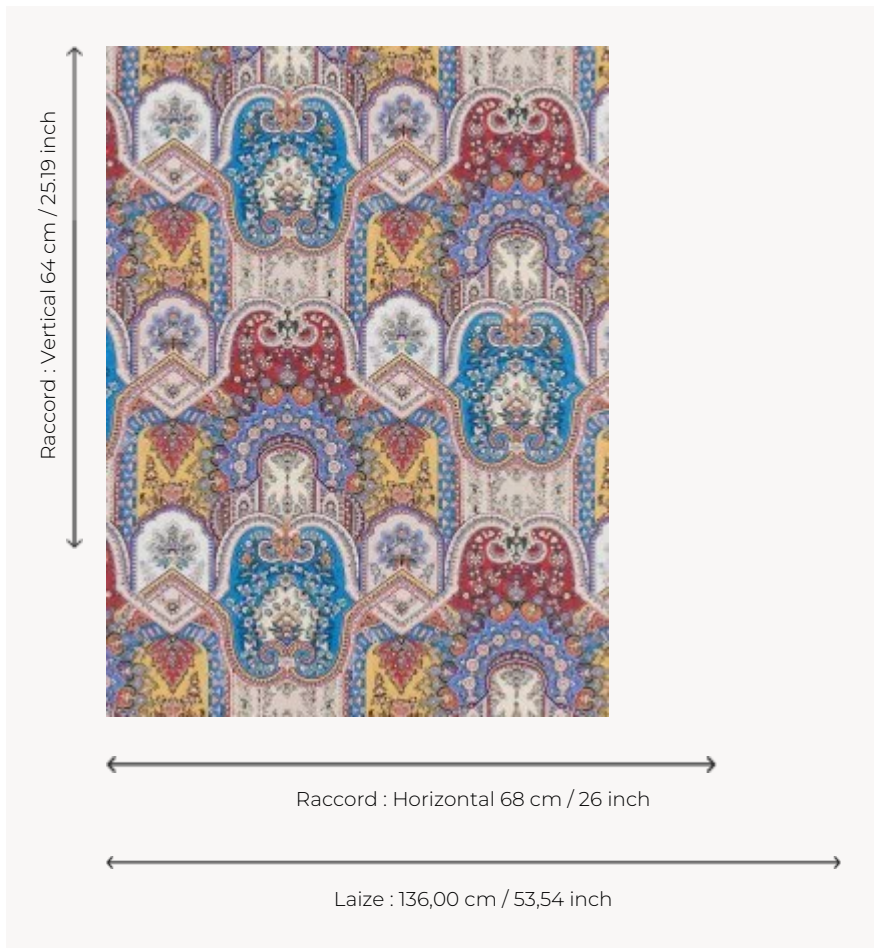

# FP867003 MATRIOCHKA

Beautiful paisley design with a thousand details. Like matryoshkas, the patterns of flowers and palms are superimposed. Printed in wide width on matte non-woven backing. Coordinated with fabric F3676 MATRIOCHKA.

## Pierre Frey

<b>TYPE</b>	Wide width printed wallpapers
<b>SALES UNIT</b>	Available per meter/yard
<b>BACKING</b>	NON WOVEN
<b>COMPOSITION</b>	-
<b>WIDTH</b>	136 cm / 53,54 inch
<b>REPEAT</b>	H: 68 cm - 26,00 inch V: 64 cm - 25,19 inch Straight repeat
<b>WEIGHT</b>	180 gr / m <sup>2</sup>
<b>CARE</b>	
<b>TRIMMING</b>	Pretrimmed
<b>HANGING/REMOVING</b>	Paste the wall Wet removable
<b>CERTIFICATIONS</b>	EUROCLASS B-s1,d0 ASTM E84 Class A
<b>NOTES</b>	Flame retardant backing
<b>INFORMATION</b>	Use the trim & join marks during installation. Double-cut installation.
<b>BOOK</b>	F9979PPFREY33