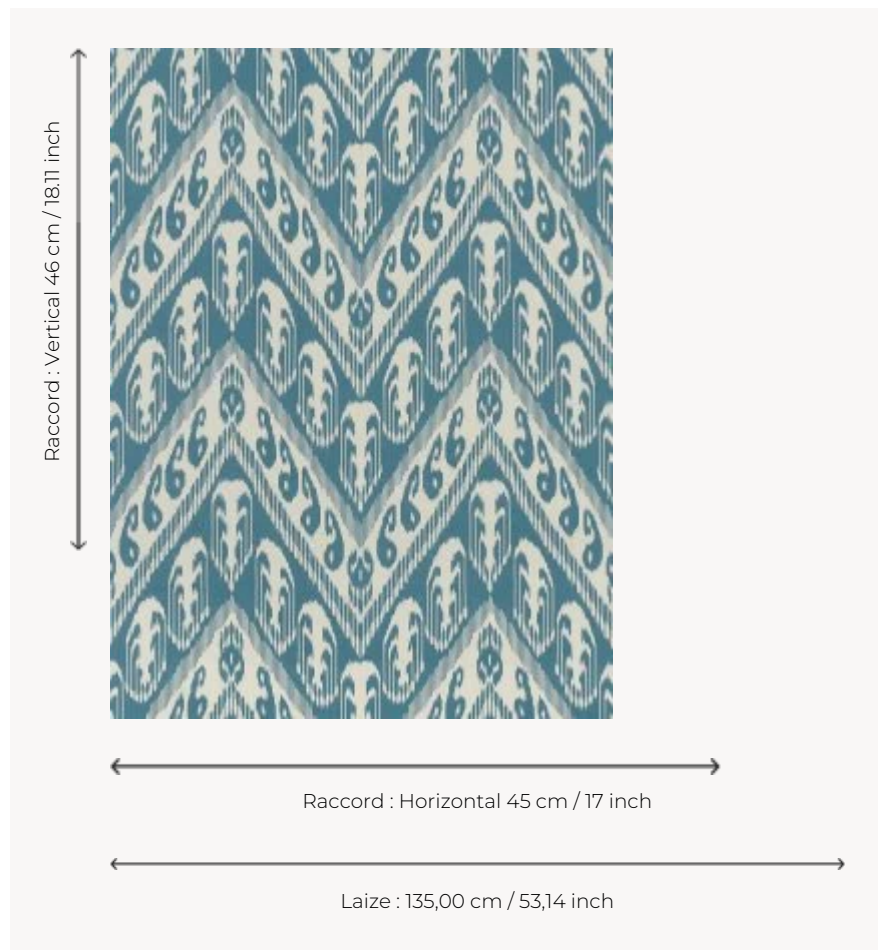

FP868003 TATIANA

Large monochrome ikat pattern reproducing a large chevron. Printed in wide width on matte non-woven backing. Coordinated with fabric F3682 TATIANA.

FP868003 - Arctique

Pierre Frey

TYPE	Wide width printed wallpapers
SALES UNIT	Available per meter/yard
BACKING	NON WOVEN
COMPOSITION	-
WIDTH	135 cm / 53,14 inch
REPEAT	H: 45 cm - 17,00 inch V: 46 cm - 18,11 inch Straight repeat
WEIGHT	147 gr / m ²
CARE	
TRIMMING	Pretrimmed
HANGING/REMOVING	Paste the wall Wet removable
CERTIFICATIONS	EUROCLASS B-s1,d0 ASTM E84 Class A
NOTES	Flame retardant backing
INFORMATION	Use the trim & join marks during installation. Double-cut installation.
BOOK	F9979PPFREY33

5 Colors

FP868001
Pollen

FP868002
Celadon

FP868003
Arctique

FP868004
Coquelicot

FP868005
Reglisse