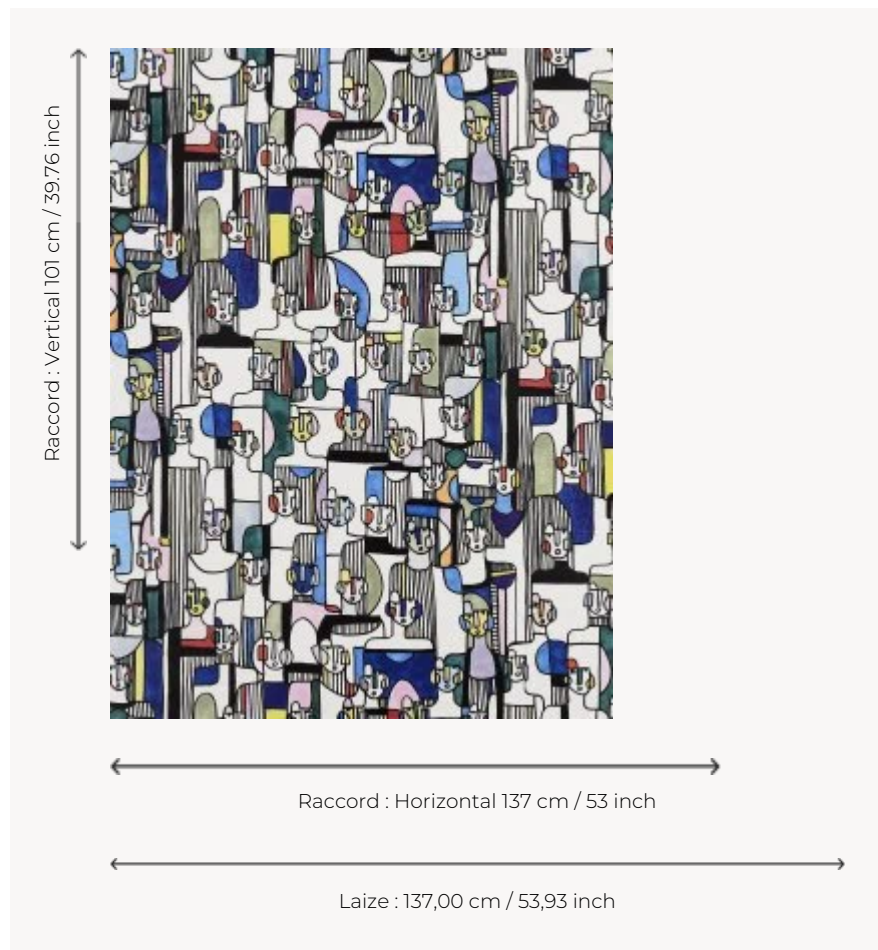

FP871002 LES MODELES

Graphic and colorful silhouettes give rhythm to this wallpaper, like a fashion show. Printed in wide width on non-woven satin backing. Design by Fanny Kuminn.

FP871002 - Multicolore

Pierre Frey

TYPE	Wide width printed wallpapers
ARTIST	Fanny Kummin
SALES UNIT	Available per meter/yard
BACKING	NON WOVEN
COMPOSITION	-
WIDTH	137 cm / 53,93 inch
REPEAT	H: 137 cm - 53,00 inch V: 101 cm - 39,76 inch Straight repeat
WEIGHT	180 gr / m ²
CARE	
TRIMMING	Pretrimmed
HANGING/REMOVING	Paste the wall Wet removable
CERTIFICATIONS	EUROCLASS B-s1,d0 ASTM E84 Class A
NOTES	Flame retardant backing
INFORMATION	Use the trim & join marks during installation. Double-cut installation.
BOOK	F9979PPFREY33

2 Colors

FP871001
Noir

FP871002
Multicolore