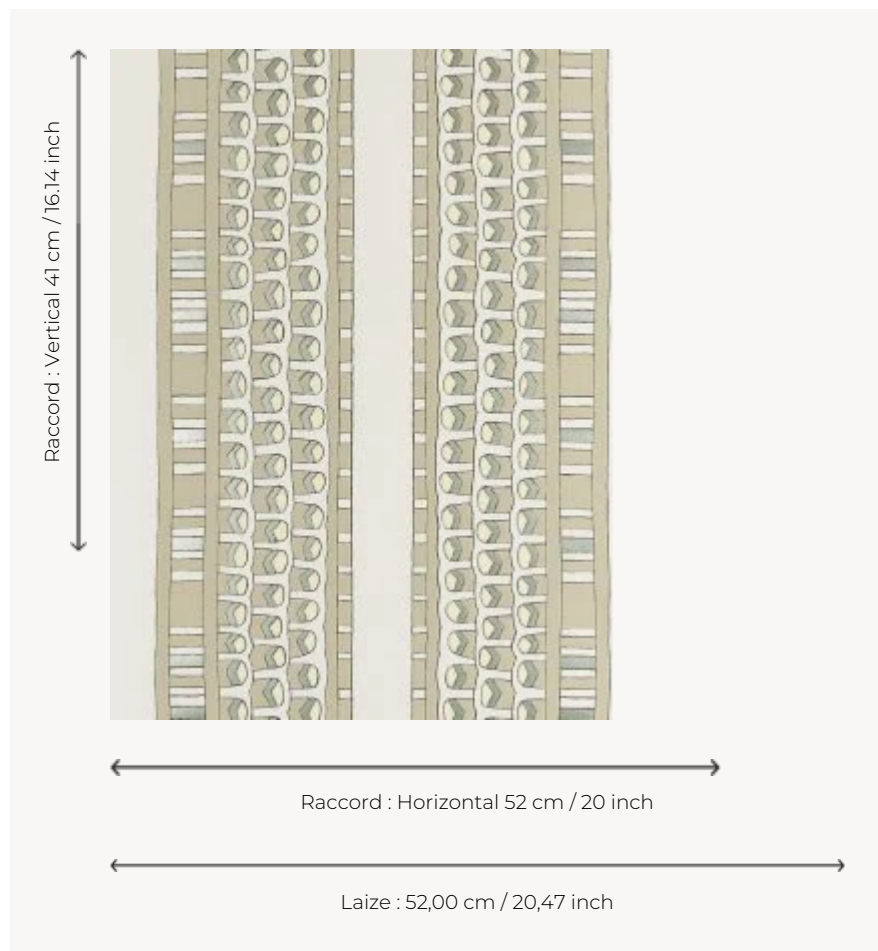

## FP886001 PHARAON

This stripe, inspired by the lid of an Egyptian coffin in the Louvre's Department of Egyptian Antiquities, freely evokes the fabulous finery of the pharaohs. The traditional print with metallic reflections elegantly highlights the details of the wallpaper.

### Pierre Frey

<b>TYPE</b>	Small width printed wallpapers
<b>COLLABORATION</b>	Musée du Louvre
<b>SALES UNIT</b>	Available per roll of 10,05 mts
<b>BACKING</b>	NON WOVEN
<b>COMPOSITION</b>	-
<b>WIDTH</b>	52 cm / 20,47 inch
<b>REPEAT</b>	H: 52 cm - 20,00 inch V: 41 cm - 16,14 inch Free match
<b>WEIGHT</b>	175 gr / m <sup>2</sup>
<b>CARE</b>	
<b>TRIMMING</b>	Trimmed
<b>HANGING/REMOVING</b>	Paste the wall Strippable
<b>CERTIFICATIONS</b>	EUROCLASS B-s1,d0 ASTM E84 Class A
<b>NOTES</b>	Good lightfastness Flame retardant backing
<b>BOOK</b>	F9979PPFREY32 F9979PPFREY37