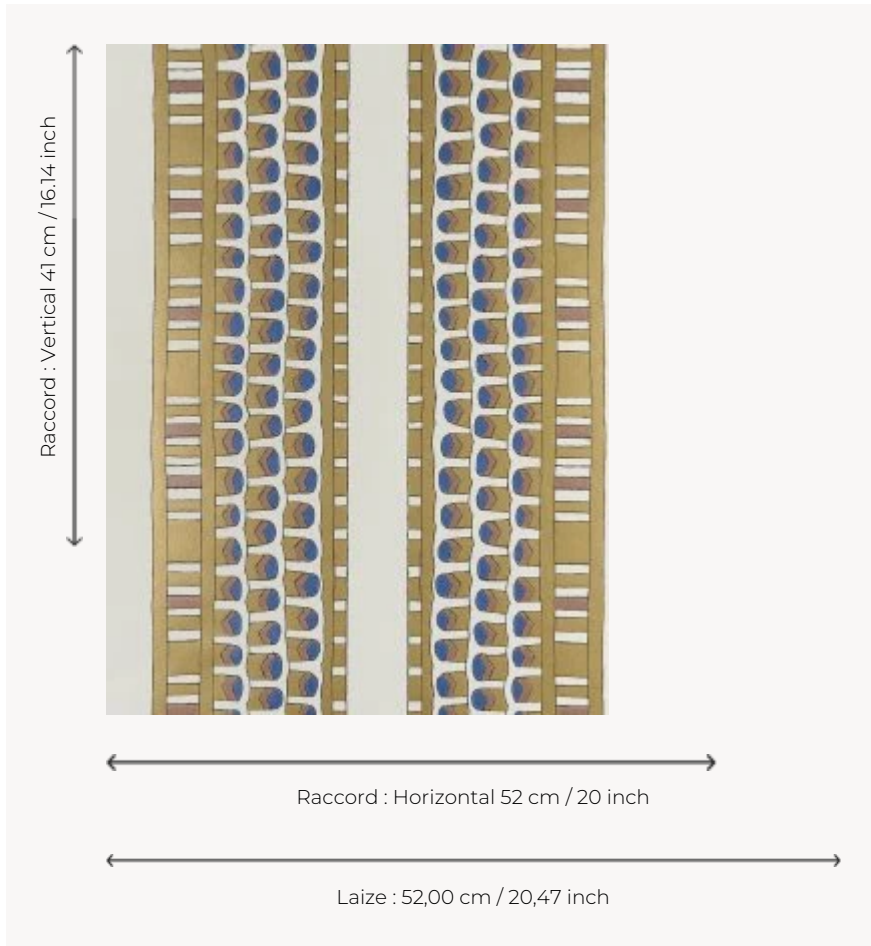

FP886005 PHARAON

This stripe, inspired by the lid of an Egyptian coffin in the Louvre's Department of Egyptian Antiquities, freely evokes the fabulous finery of the pharaohs. The traditional print with metallic reflections elegantly highlights the details of the wallpaper.

FP886005 - Or

Pierre Frey

TYPE	Small width printed wallpapers
COLLABORATION	Musée du Louvre
SALES UNIT	Available per roll of 10,05 mts
BACKING	NON WOVEN
COMPOSITION	-
WIDTH	52 cm / 20,47 inch
REPEAT	H: 52 cm - 20,00 inch V: 41 cm - 16,14 inch Free match
WEIGHT	175 gr / m ²
CARE	
TRIMMING	Trimmed
HANGING/REMOVING	Paste the wall Strippable
CERTIFICATIONS	EUROCLASS B-s1,d0 ASTM E84 Class A
NOTES	Good lightfastness Flame retardant backing
BOOK	F9979PPFREY32 F9979PPFREY37