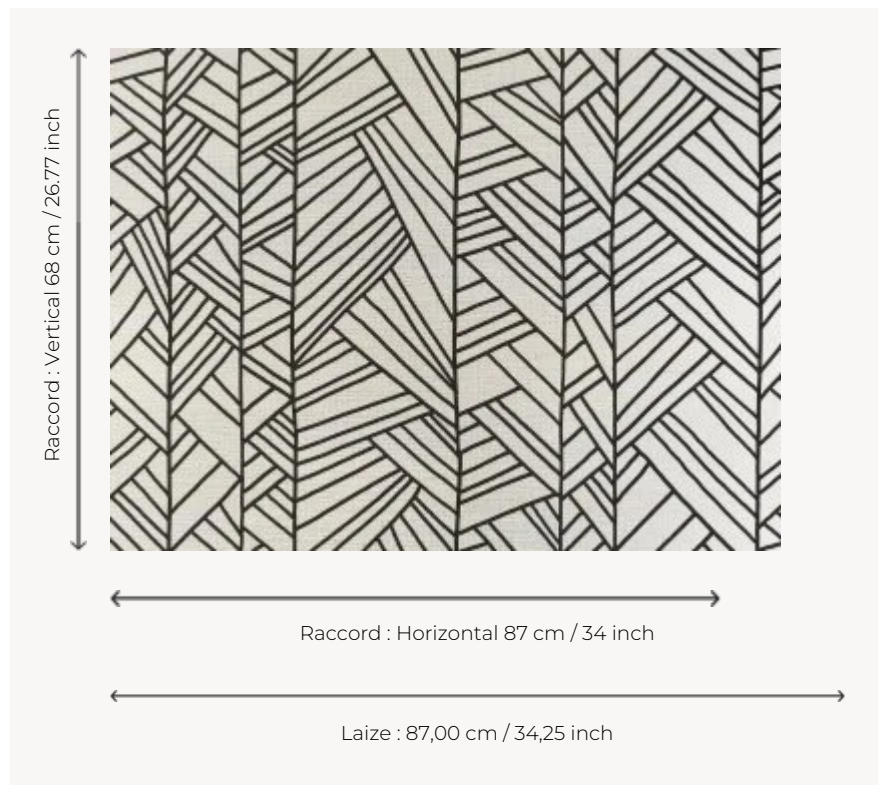

# FP891004 PAPYRUS

This graphic and contemporary pattern printed on a metallized raffia background laminated on non-woven fabric echoes the papyrus and vegetation of the Nile.

## Pierre Frey

<b>TYPE</b>	Small width printed wallpapers - Straws and similar materials
<b>SALES UNIT</b>	Available per meter/yard
<b>BACKING</b>	NON WOVEN
<b>COMPOSITION</b>	100 % Raffia
<b>WIDTH</b>	87 cm / 34,25 inch
<b>REPEAT</b>	H: 87 cm - 34,00 inch V: 68 cm - 26,77 inch Straight repeat
<b>WEIGHT</b>	242 gr / m <sup>2</sup>
<b>CARE</b>	
<b>TRIMMING</b>	Trimmed
<b>HANGING/REMOVING</b>	Paste the wall Wet removable
<b>CERTIFICATIONS</b>	EUROCLASS B-s1,d0 ASTM E84 Class A
<b>NOTES</b>	Flame retardant backing
<b>BOOK</b>	F9979PPFREY32 F9979PPFREY37