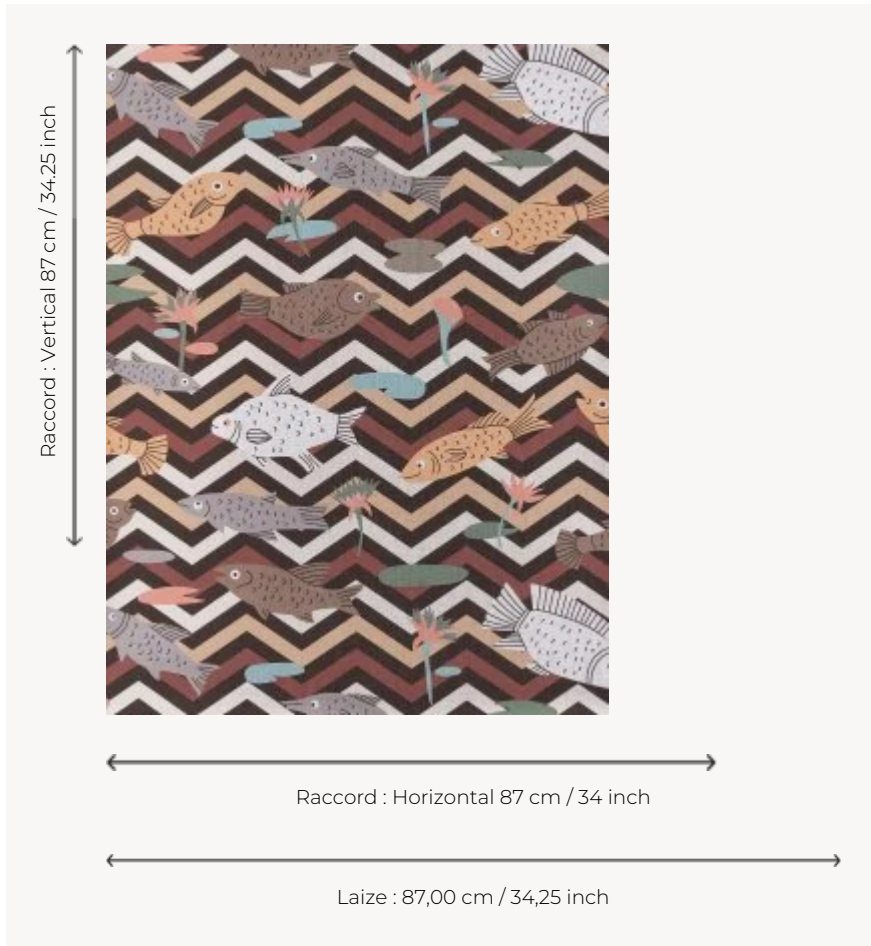

FP893002 - Cafe

Pierre Frey

TYPE	Small width printed wallpapers - Paperbacked fabrics
ARTIST	Louis Barthelemy
COLLABORATION	Musée du Louvre
SALES UNIT	Available per meter/yard
BACKING	NON WOVEN
COMPOSITION	100 % Linen
WIDTH	87 cm / 34,25 inch
REPEAT	H: 87 cm - 34,00 inch V: 87 cm - 34,25 inch Straight repeat
WEIGHT	290 gr / m ²
CARE	
TRIMMING	Trimmed
HANGING/REMOVING	Paste the wall Wet removable
CERTIFICATIONS	EUROCLASS B-s1,d0 ASTM E84 Class A
BOOK	F9979PPFREY32 F9979PPFREY37