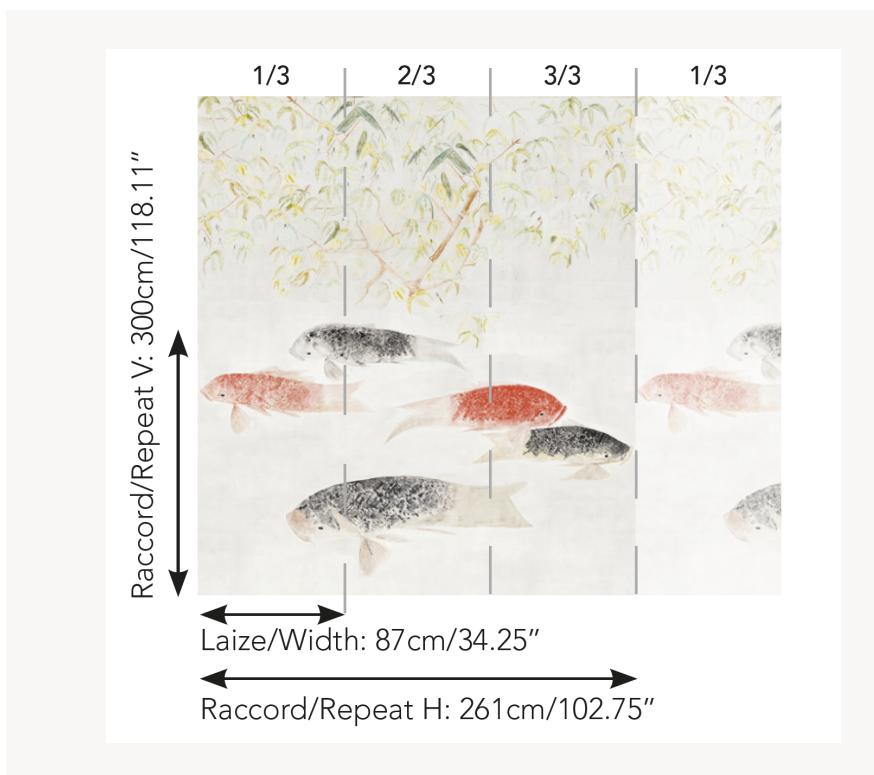

FP911001 LES CARPES

Red and silver carps seem to swim peacefully under the bamboo. A treasure found in a London antique shop, the Chinese screen from which the panoramic design is derived is breathtakingly beautiful! The choice of the silk and lurex support reflects the light and reproduces with authenticity the charm of the original silk painting.

FP911001 - Argent

Pierre Frey

TYPE	Small width printed wallpapers - Paperbacked fabrics - Panoramic wallpapers
SALES UNIT	Full panoramic 300 cm x 261 cm (3 lengths 87 cm x 261 cm) - 118,11 in x 102,75 in(3 lengths 34,25 in x 102,75 in)
BACKING	NON WOVEN
COMPOSITION	65 % Silk - 35 % metallised yarn Lurex
WIDTH	87 cm / 34,25 inch
REPEAT	H: 261 cm - 102,00 inch V: 300 cm - 118,11 inch Straight repeat
WEIGHT	224 gr / m ²
CARE	
TRIMMING	Trimmed
HANGING/REMOVING	Paste the wall Wet removable
NOTES	Good lightfastness Sold as a complete artwork
INFORMATION	1 roll = 3 panels