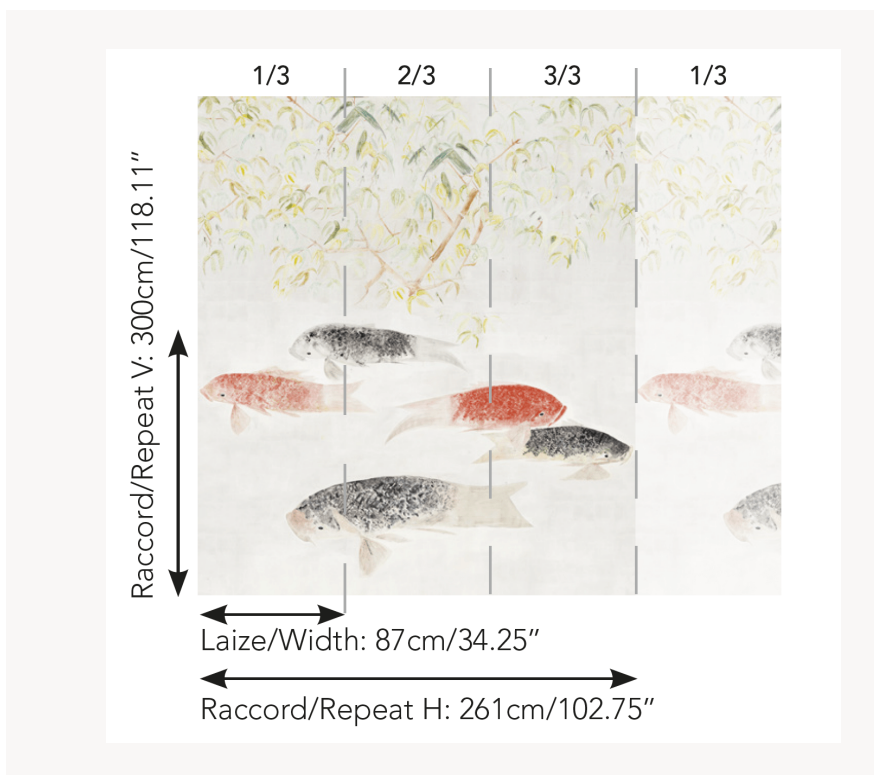

FP911001 LES CARPES

Red and silver carps seem to swim peacefully under the bamboo. A treasure found in a London antique shop, the Chinese screen from which the panoramic design is derived is breathtakingly beautiful! The choice of the silk and lurex support reflects the light and reproduces with authenticity the charm of the original silk painting.

FP911001 - Argent

Pierre Frey

TYPE	Small width printed wallpapers - Paperbacked fabrics - Panoramic wallpapers
SALES UNIT	Full panoramic 261 cm x 300 cm (3 lengths 87 cm x 300 cm) - 102,75 in x 118,11 in(3 lengths 34,25 in x 118,11 in)
BACKING	NON WOVEN
COMPOSITION	65 % Silk - 35 % metallised yarn Lurex
WIDTH	87 cm / 34,25 inch
REPEAT	H: 261 cm - 102,00 inch V: 300 cm - 118,11 inch Straight repeat
WEIGHT	224 gr / m ²
CARE	
TRIMMING	Trimmed
HANGING/REMOVING	Paste the wall Wet removable
NOTES	Good lightfastness Sold as a complete artwork
INFORMATION	1 roll = 3 panels