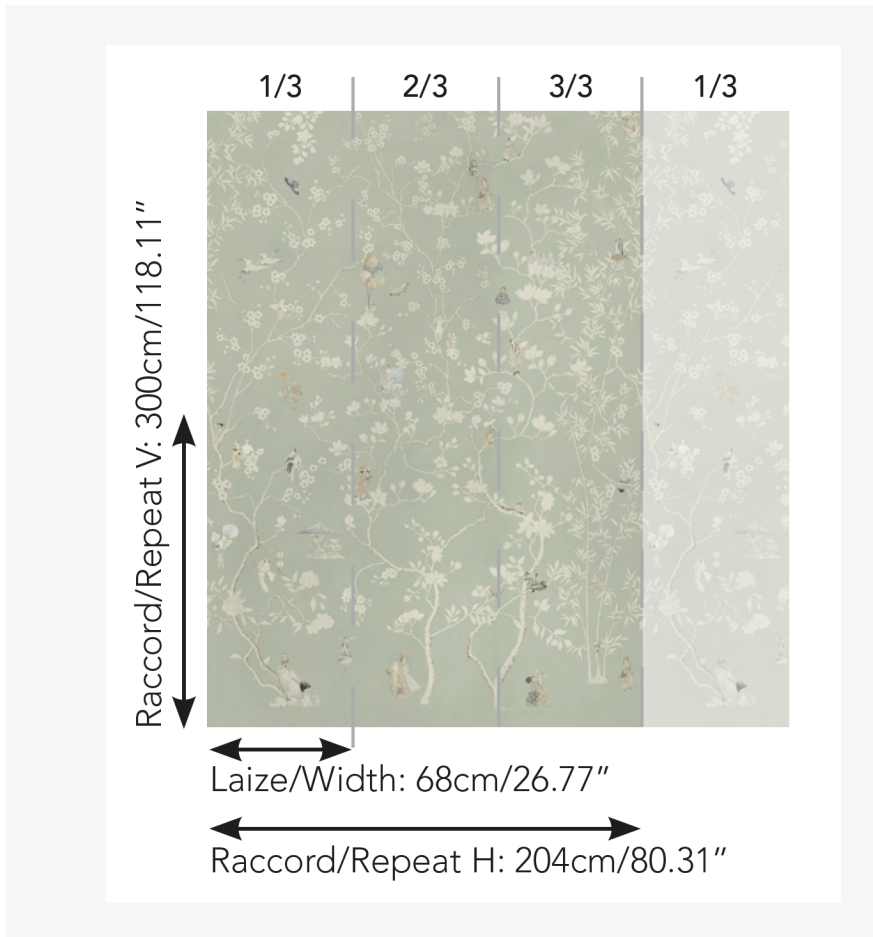

FP912001 CHERRY KAWASAKI

Japonaiserie revisited, this stunning composition was created to dress the bedroom walls of the daughter of Alexandre de Betak, art director, producer, scenographer and designer. This combination of traditional Japanese inspiration combines a collage of selected images with surreal elements staged in the manner of Hiroshige and Hokusai (19th century Japanese Edo painters).

FP912001 - Vertdegris

Pierre Frey

TYPE	Small width printed wallpapers - Vinyls - Panoramic wallpapers
ARTIST	Alexandre De Betak
SALES UNIT	Full panoramic 204 cm x 300 cm (3 lengths 68 cm x 300 cm) - 80,31 in x 118,11 in(3 lengths 26,77 in x 118,11 in)
BACKING	NON WOVEN
COMPOSITION	100 % Vinyl
WIDTH	68 cm / 26,77 inch
REPEAT	H: 204 cm - 80,00 inch V: 300 cm - 118,11 inch
WEIGHT	460 gr / m ²
CARE	
TRIMMING	Trimmed
HANGING/REMOVING	Paste the wall Wet removable
CERTIFICATIONS	EUROCLASS B-s2,d0 ASTM E84 Class A
NOTES	Good lightfastness Flame retardant backing Sold as a complete artwork
INFORMATION	1 roll = 3 panels