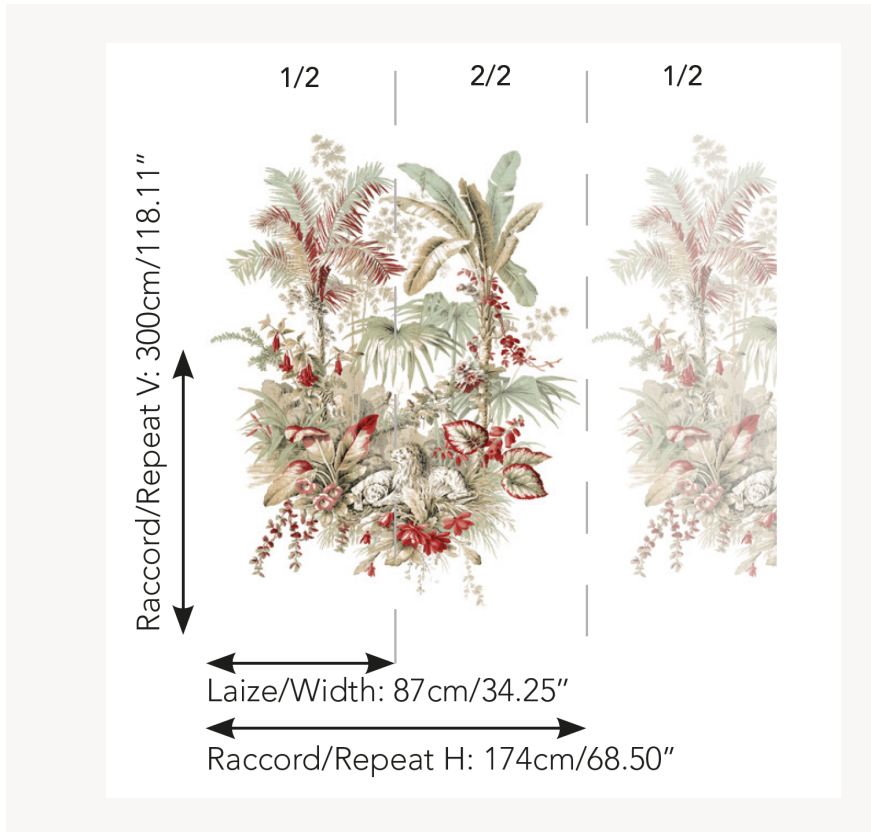

## FP915001 LE REPOS DES FAUVES

In a lush jungle, wild animals rest and small monkeys climb trees. This panoramic reproduces a scene from a printed canvas from the second half of the 19th century that is preserved in the Maison Pierre Frey archives. It is typical of the orientalist movement in vogue at the time. Printed on straw, this panoramic composed of an independent main scene can, for example, be used as a headboard decoration.

### FP915001 - Jungle

### Pierre Frey

<b>TYPE</b>	Small width printed wallpapers - Straws and similar materials - Panoramic wallpapers
<b>SALES UNIT</b>	Full panoramic 300 cm x 174 cm ( 2 lengths 87 cm x 174 cm) - 118,11 in x 68,50 in( 2 lengths 34,25 in x 68,50 in)
<b>BACKING</b>	NON WOVEN
<b>COMPOSITION</b>	100 % Raffia
<b>WIDTH</b>	87 cm / 34,25 inch
<b>REPEAT</b>	H: 174 cm - 68,00 inch V: 300 cm - 118,11 inch
<b>WEIGHT</b>	242 gr / m <sup>2</sup>
<b>CARE</b>	
<b>TRIMMING</b>	Trimmed
<b>HANGING/REMOVING</b>	Paste the wall Wet removable
<b>CERTIFICATIONS</b>	EUROCLASS B-s1,d0 ASTM E84 Class A
<b>NOTES</b>	Good lightfastness Flame retardant backing Sold as a complete artwork
<b>INFORMATION</b>	1 roll = 2 panels