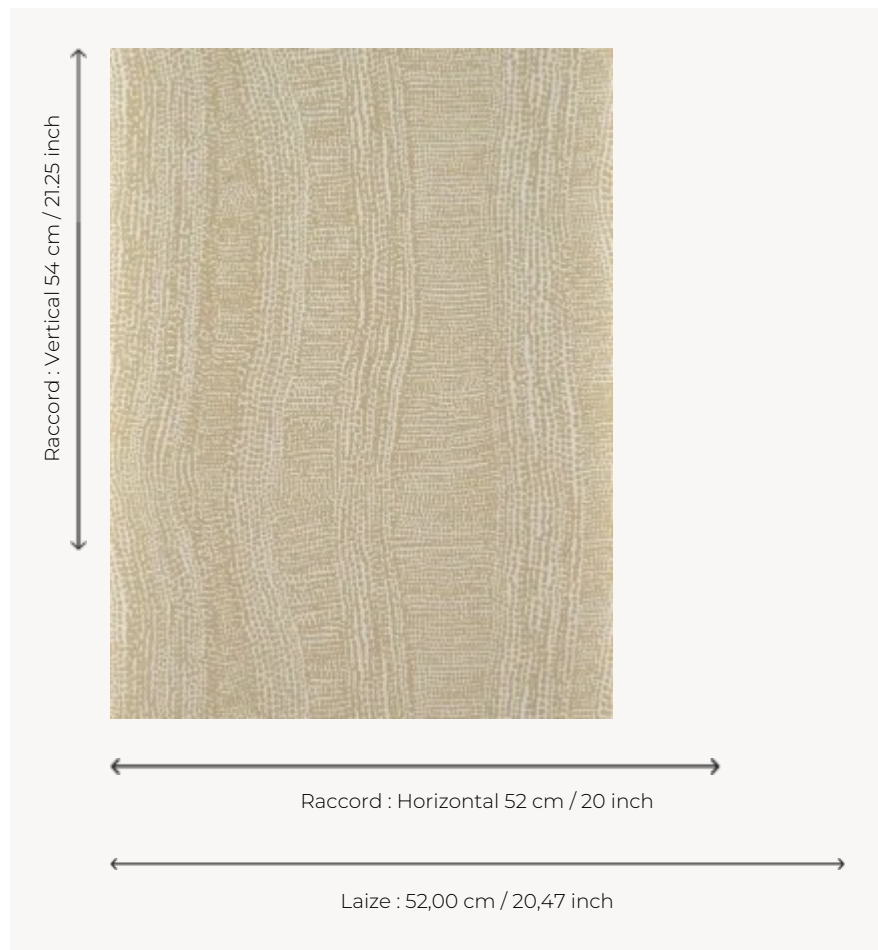

FP931002 ISAK

Abstract design inspired by plants, traditionally rotary screen printed, whose contrast between matte and metallic inks creates a nice play of light.

FP931002 - Sable

Pierre Frey

TYPE	Small width printed wallpapers
SALES UNIT	Available per roll of 10,05 mts
BACKING	NON WOVEN
COMPOSITION	-
WIDTH	52 cm / 20,47 inch
REPEAT	H: 52 cm - 20,00 inch V: 54 cm - 21,25 inch Half drop repeat
WEIGHT	175 gr / m ²
CARE	
TRIMMING	Trimmed
HANGING/REMOVING	Paste the wall Strippable
CERTIFICATIONS	EUROCLASS B-s1,d0 ASTM E84 Class A
NOTES	Good lightfastness Flame retardant backing Traditional printing technique
BOOK	F9979PPFREY36

3 Colors

FP931001
Nacre

FP931002
Sable

FP931003
Or