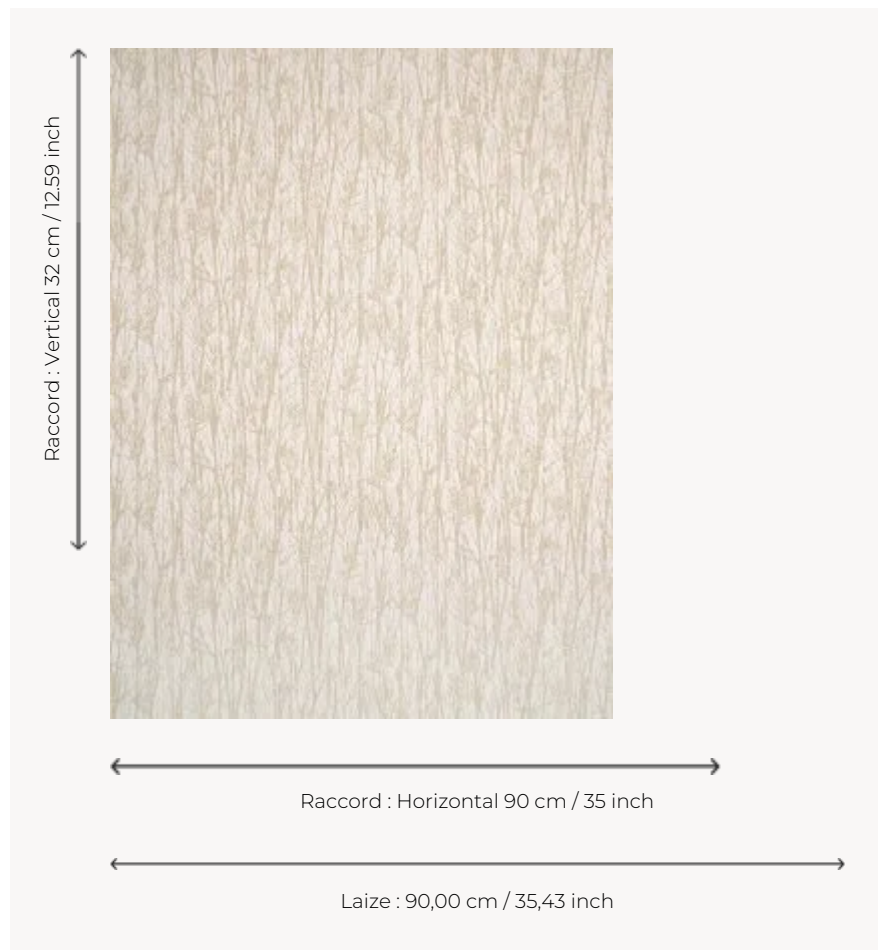

FP936002 SVEN

Light drawing evoking in an abstract depiction of foliage and branches, printed in ink with matt relief on a plain ground with a fibrous appearance and metallic reflections (FP793 Nîmes).

FP936002 - Sable

Pierre Frey

TYPE	Wide width printed wallpapers - Embossed patterns
SALES UNIT	Available per meter/yard
BACKING	NON WOVEN
COMPOSITION	100 % Polyester
WIDTH	90 cm / 35,43 inch
REPEAT	H: 90 cm - 35,00 inch V: 32 cm - 12,59 inch Straight repeat
WEIGHT	248 gr / m ²
CARE	
TRIMMING	Trimmed
HANGING/REMOVING	Paste the wall Strippable
CERTIFICATIONS	EUROCLASS B-s1,d0 ASTM E84 Class A
NOTES	Good lightfastness Flame retardant backing Traditional printing technique Raised pattern
BOOK	F9979PPFREY36

3 Colors

FP936001
Neige

FP936002
Sable

FP936003
Galet