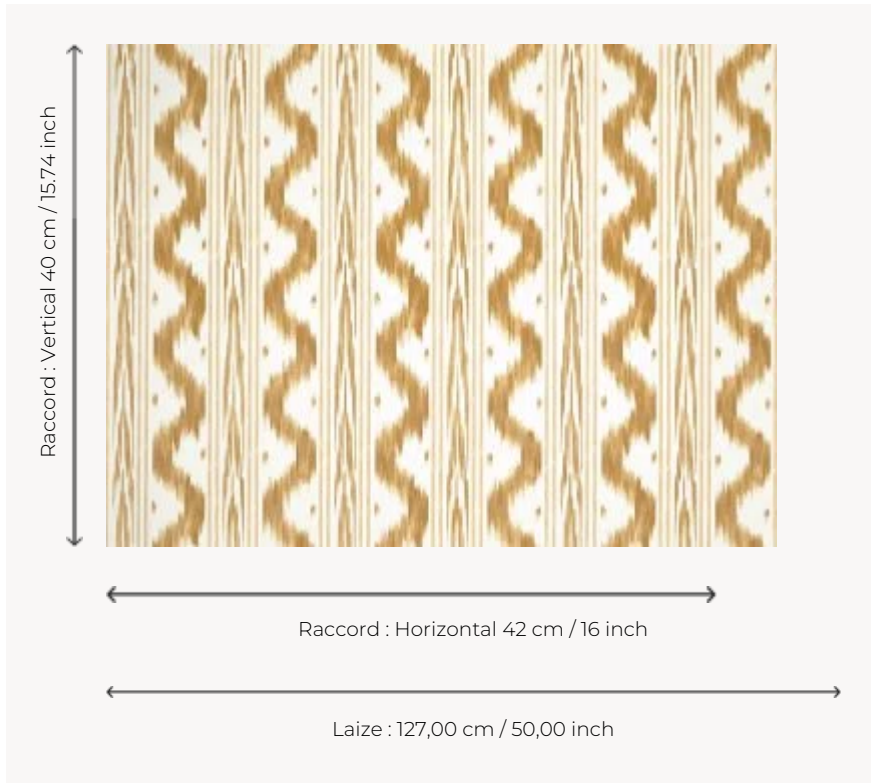

FP946002 TOILE DE NANTES INTISSE

Toile de Nantes flamed or ikat of the 18th century. An emblematic and timeless pattern, here screen printed on a wide width non-woven backing, also available as a wallpaper roll and fabric.

FP946002 - Cannelle

Pierre Frey

| | |
|-------------------------|---|
| TYPE | Wide width printed wallpapers |
| SALES UNIT | Available per meter/yard |
| BACKING | NON WOVEN |
| COMPOSITION | - |
| WIDTH | 127 cm / 50,00 inch |
| REPEAT | H: 42 cm - 16,00 inch V: 40 cm - 15,74 inch Straight repeat |
| WEIGHT | 147 gr / m ² |
| CARE |  |
| TRIMMING | Pretrimmed |
| HANGING/REMOVING | Paste the wall Wet removable |
| CERTIFICATIONS | EUROCLASS B-s1,d0 ASTM E84 Class A |
| NOTES | Flame retardant backing Flat screen printed |
| INFORMATION | Use the trim & join marks during installation. Double-cut installation. |

6 Colors

FP946001
Sanguine

FP946002
Cannelle

FP946003
Absinthe

FP946004
Herbe

FP946005
Celadon

FP946006
Ocean