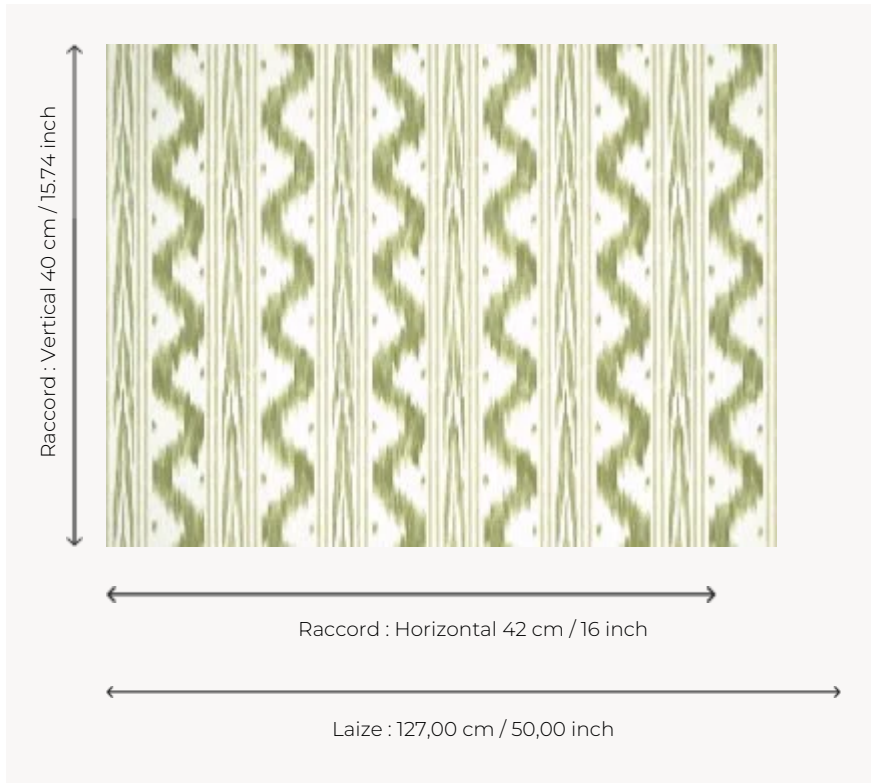

FP946004 TOILE DE NANTES INTISSE

Toile de Nantes flamed or ikat of the 18th century. An emblematic and timeless pattern, here screen printed on a wide width non-woven backing, also available as a wallpaper roll and fabric.

FP946004 - Herbe

Pierre Frey

| | |
|-------------------------|---|
| TYPE | Wide width printed wallpapers |
| SALES UNIT | Available per meter/yard |
| BACKING | NON WOVEN |
| COMPOSITION | - |
| WIDTH | 127 cm / 50,00 inch |
| REPEAT | H: 42 cm - 16,00 inch V: 40 cm - 15,74 inch Straight repeat |
| WEIGHT | 147 gr / m ² |
| CARE |  |
| TRIMMING | Pretrimmed |
| HANGING/REMOVING | Paste the wall Wet removable |
| CERTIFICATIONS | EUROCLASS B-s1,d0 ASTM E84 Class A |
| NOTES | Flame retardant backing Flat screen printed |
| INFORMATION | Use the trim & join marks during installation. Double-cut installation. |

6 Colors

FP946001
Sanguine

FP946002
Cannelle

FP946003
Absinthe

FP946004
Herbe

FP946005
Celadon

FP946006
Ocean