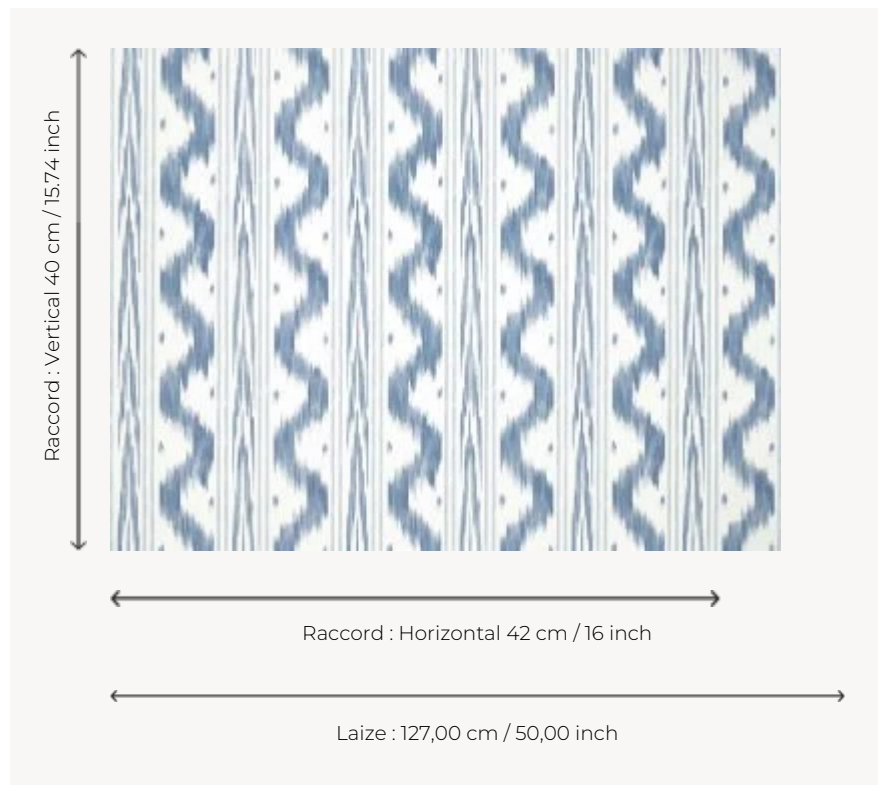

FP946006 TOILE DE NANTES INTISSE

Toile de Nantes flamed or ikat of the 18th century. An emblematic and timeless pattern, here screen printed on a wide width non-woven backing, also available as a wallpaper roll and fabric.

FP946006 - Ocean

Pierre Frey

TYPE	Wide width printed wallpapers
SALES UNIT	Available per meter/yard
BACKING	NON WOVEN
COMPOSITION	-
WIDTH	127 cm / 50,00 inch
REPEAT	H: 42 cm - 16,00 inch V: 40 cm - 15,74 inch Straight repeat
WEIGHT	147 gr / m ²
CARE	
TRIMMING	Pretrimmed
HANGING/REMOVING	Paste the wall Wet removable
CERTIFICATIONS	EUROCLASS B-s1,d0 ASTM E84 Class A
NOTES	Flame retardant backing Flat screen printed
INFORMATION	Use the trim & join marks during installation. Double-cut installation.