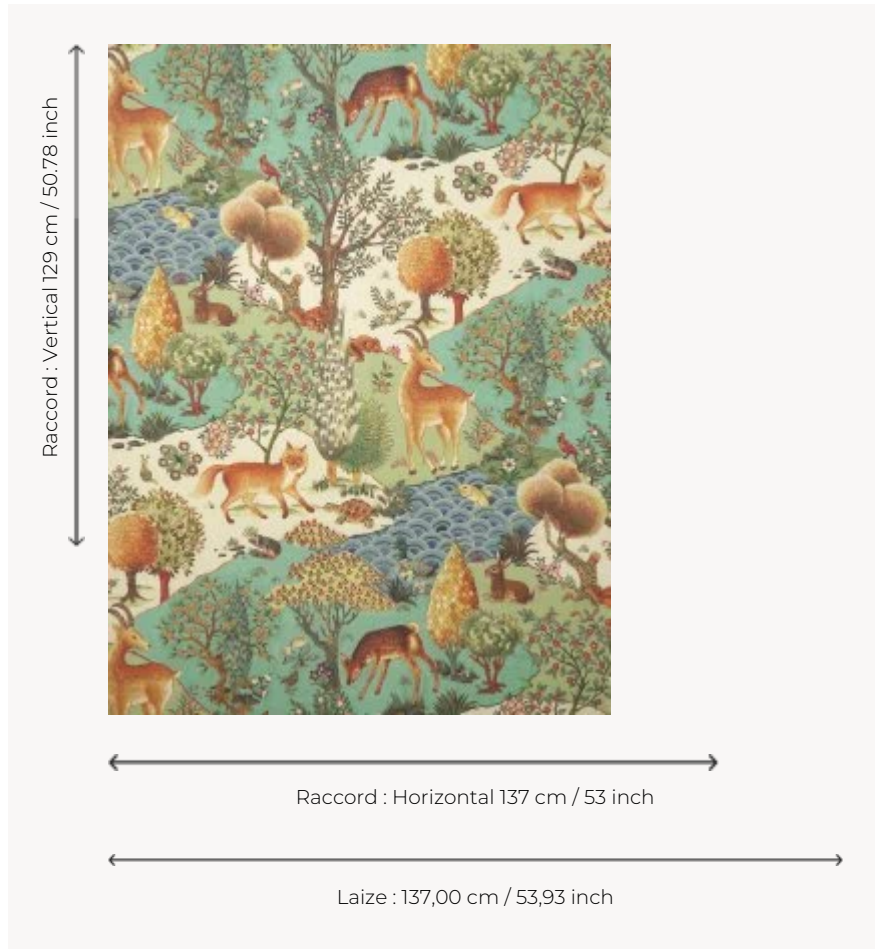

FP951001 FORET D'EDEN

Wallpaper presenting an enchanting forest where the vegetation and animals, hand painted with a care for detail, plunge us into a wonderful tale. Printed on a wide width matte non-woven backing.

FP951001 - Sous-bois

Pierre Frey

TYPE	Wide width printed wallpapers
SALES UNIT	Available per meter/yard
BACKING	NON WOVEN
COMPOSITION	-
WIDTH	137 cm / 53,93 inch
REPEAT	H: 137 cm - 53,00 inch V: 129 cm - 50,78 inch Straight repeat
WEIGHT	147 gr / m ²
CARE	
TRIMMING	Pretrimmed
HANGING/REMOVING	Paste the wall Wet removable
CERTIFICATIONS	EUROCLASS B-s1,d0 ASTM E84 Class A
NOTES	Flame retardant backing
INFORMATION	Use the trim & join marks during installation. Double-cut installation.

2 Colors

FP951001
Sous-bois

FP951002
Nocturne