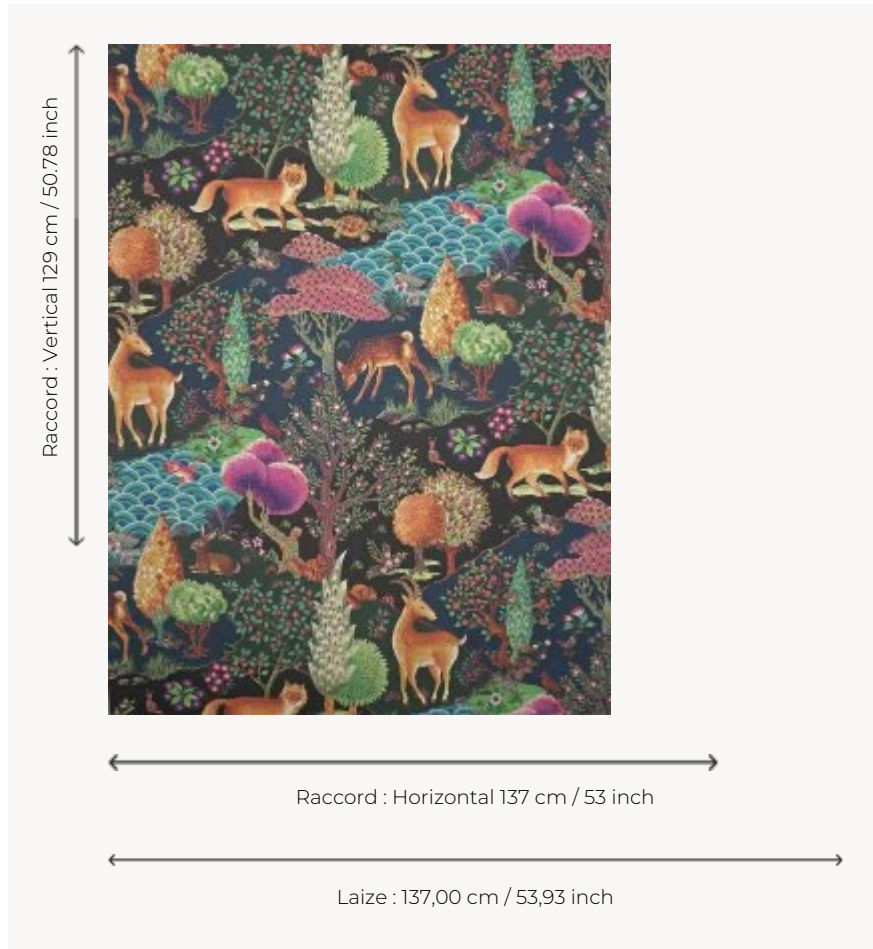

FP951002 FORET D'EDEN

Wallpaper presenting an enchanting forest where the vegetation and animals, hand painted with a care for detail, plunge us into a wonderful tale. Printed on a wide width matte non-woven backing.

FP951002 - Nocturne

Pierre Frey

TYPE	Wide width printed wallpapers
SALES UNIT	Available per meter/yard
BACKING	NON WOVEN
COMPOSITION	-
WIDTH	137 cm / 53,93 inch
REPEAT	H: 137 cm - 53,00 inch V: 129 cm - 50,78 inch Straight repeat
WEIGHT	147 gr / m ²
CARE	
TRIMMING	Pretrimmed
HANGING/REMOVING	Paste the wall Wet removable
CERTIFICATIONS	EUROCLASS B-s1,d0 ASTM E84 Class A
NOTES	Flame retardant backing
INFORMATION	Use the trim & join marks during installation. Double-cut installation.