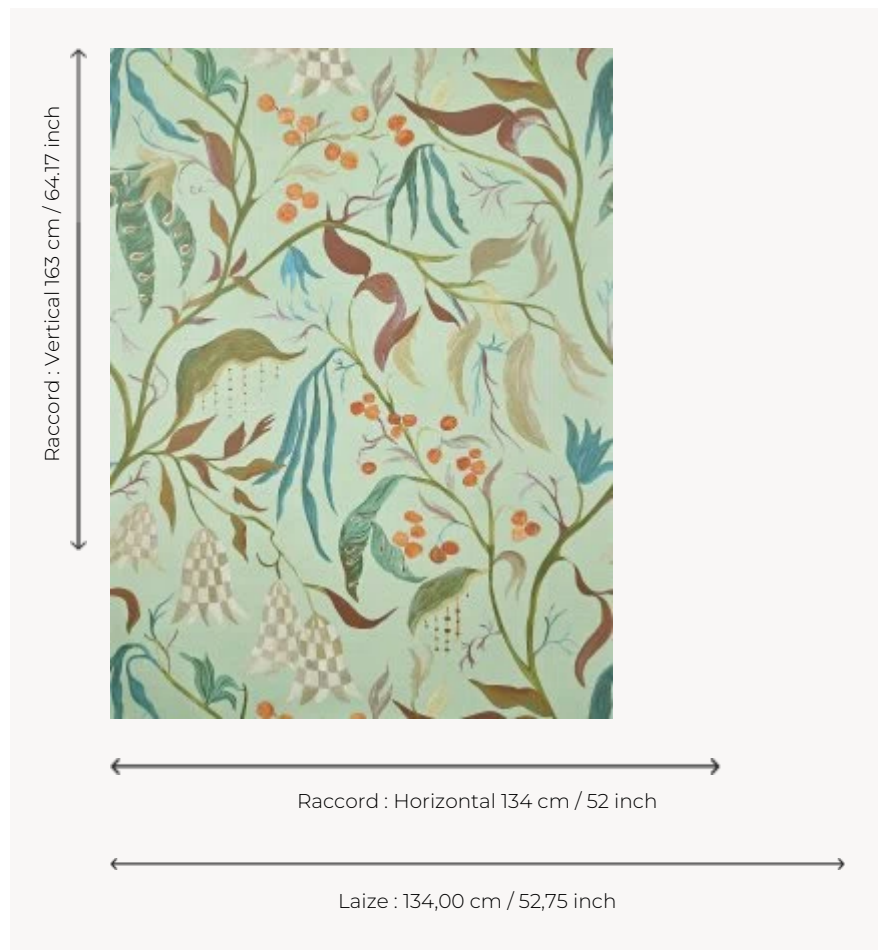

FP957002 LUCILLE

Surrealist interpretation of 18th century Indian trees with large foliage, fruits and exotic flowers.
Printed on a wide width glazed non-woven backing.

FP957002 - Celadon

Pierre Frey

TYPE	Wide width printed wallpapers
SALES UNIT	Available per meter/yard
BACKING	NON WOVEN
COMPOSITION	-
WIDTH	134 cm / 52,75 inch
REPEAT	H: 134 cm - 52,00 inch V: 163 cm - 64,17 inch Straight repeat
WEIGHT	185 gr / m ²
CARE	
TRIMMING	Pretrimmed
HANGING/REMOVING	Paste the wall Strippable
CERTIFICATIONS	EUROCLASS B-s1,d0 ASTM E84 Class A
NOTES	Good lightfastness Flame retardant backing
INFORMATION	Use the trim & join marks during installation. Double-cut installation.

3 Colors

FP957001
Creme

FP957002
Celadon

FP957003
Fusain