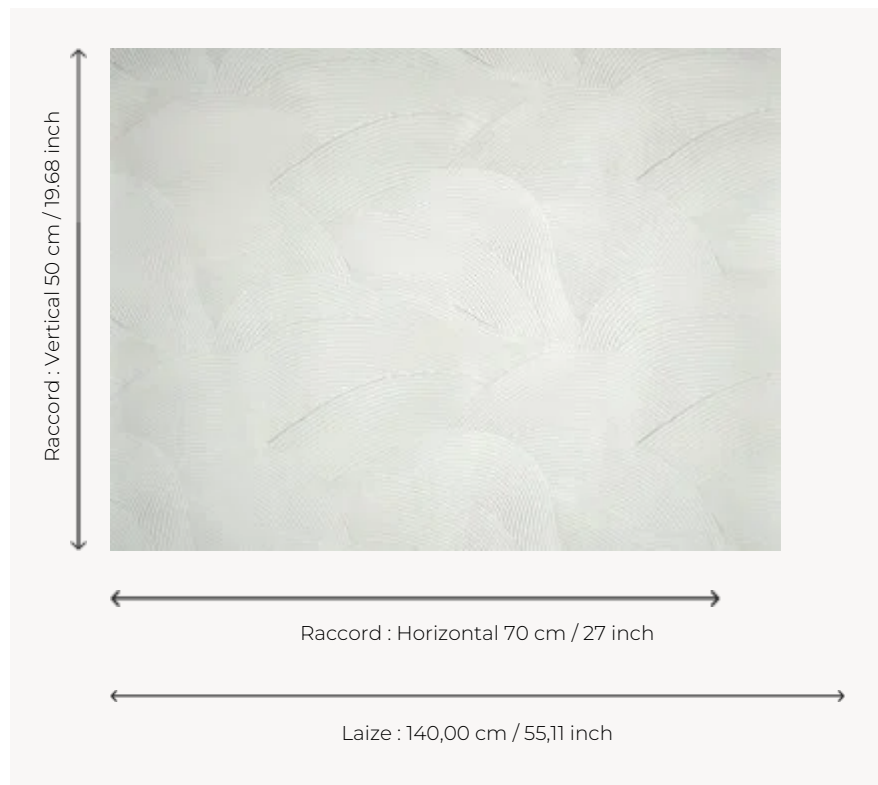

FP962001 SALINAS

SALINAS VERDE design background, inspired by the real salt desert Salinas Grandes in Argentina. 3D printing on wide-width non-woven backing.

FP962001 - Sel

Pierre Frey

TYPE	Wide width printed wallpapers
SALES UNIT	Available per meter/yard
BACKING	NON WOVEN
COMPOSITION	-
WIDTH	140 cm / 55,11 inch
REPEAT	H: 70 cm - 27,00 inch V: 50 cm - 19,68 inch Straight repeat
WEIGHT	166 gr / m ²
CARE	
TRIMMING	Trimmed
HANGING/REMOVING	Paste the wall Strippable
CERTIFICATIONS	ASTM E84 Class A
NOTES	Good lightfastness Raised pattern

1 Colors

FP962001
Sel