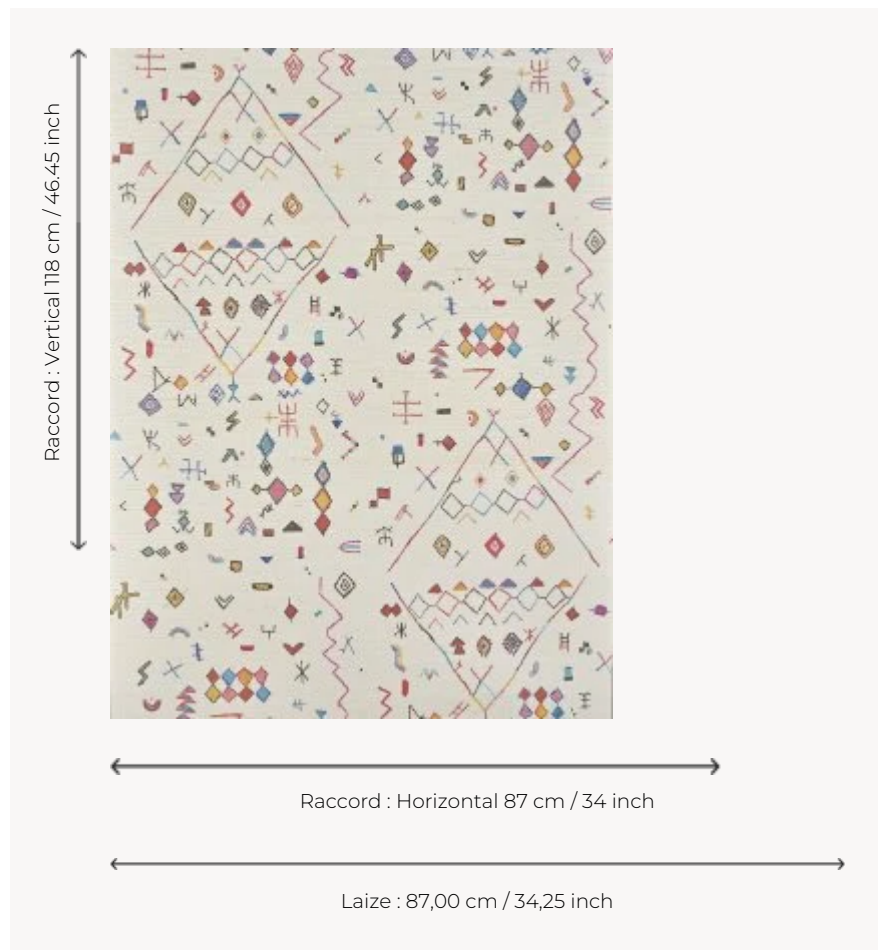

FP964001 TOUAREG

Creation of the artist Hala Salem inspired by North African patterns. Printed on a metallized raffia background laminated on non-woven backing.

FP964001 - Epices

Pierre Frey

TYPE	Small width printed wallpapers - Straws and similar materials
SALES UNIT	Available per meter/yard
BACKING	NON WOVEN
COMPOSITION	100 % Straw
WIDTH	87 cm / 34,25 inch
REPEAT	H: 87 cm - 34,00 inch V: 118 cm - 46,45 inch Straight repeat
WEIGHT	242 gr / m ²
CARE	
TRIMMING	Trimmed
HANGING/REMOVING	Paste the wall Wet removable
CERTIFICATIONS	EUROCLASS B-s1,d0 ASTM E84 Class A
NOTES	Flame retardant backing
INFORMATION	Panel effect Inherent irregularities from the natural fiber

2 Colors

FP964001
Epices

FP964002
Desert