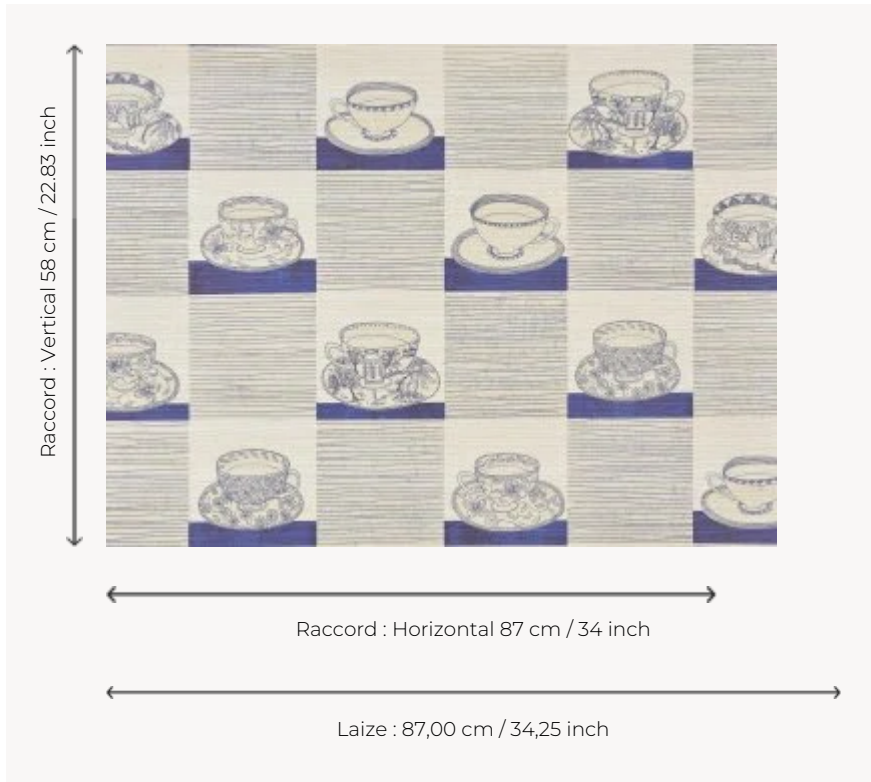

FP968001 A L'HEURE DU THE

Adaptation of a painted work reproducing tea cups with flowery and vegetable decors announcing the soft perfumes of teas and herbal teas. Printed on a metallized raffia background laminated on non-woven backing.

FP968001 - Indigo

Pierre Frey

TYPE	Small width printed wallpapers - Straws and similar materials
SALES UNIT	Available per meter/yard
BACKING	NON WOVEN
COMPOSITION	100 % Straw
WIDTH	87 cm / 34,25 inch
REPEAT	H: 87 cm - 34,00 inch V: 58 cm - 22,83 inch Straight repeat
WEIGHT	242 gr / m ²
CARE	
TRIMMING	Trimmed
HANGING/REMOVING	Paste the wall Wet removable
CERTIFICATIONS	EUROCLASS B-s1,d0 ASTM E84 Class A
NOTES	Flame retardant backing
INFORMATION	Panel effect Inherent irregularities from the natural fiber