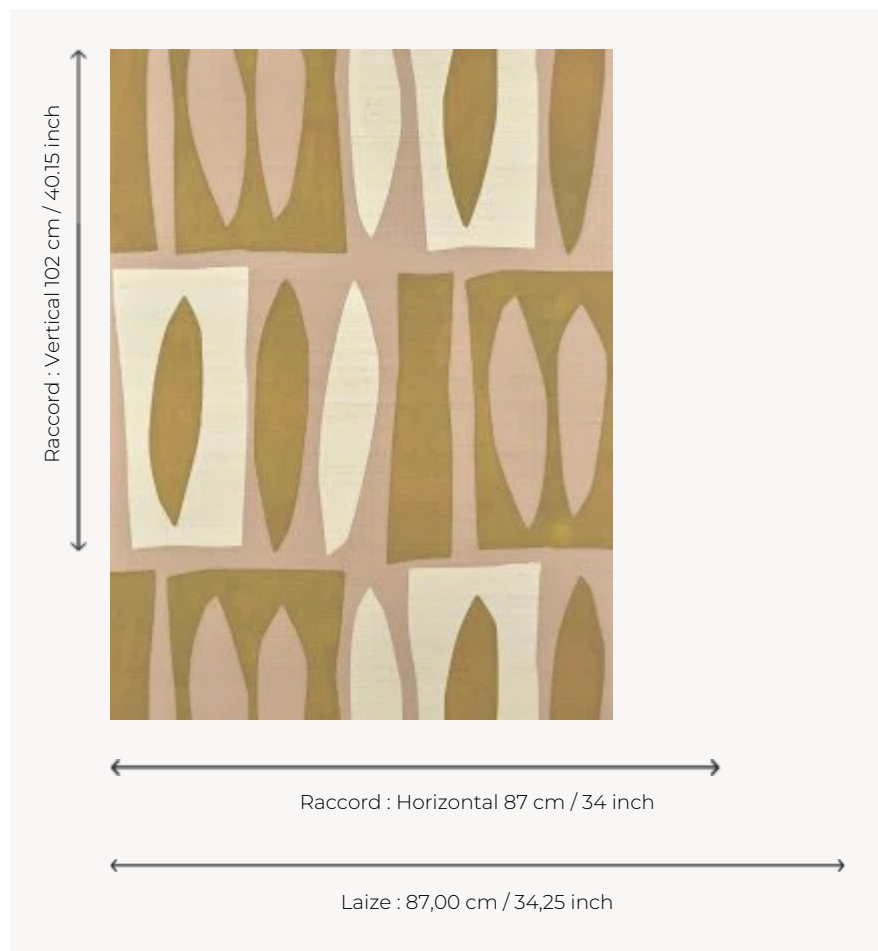

## FP973001 TUAMOTU

Contemporary drawing realized with ink illustrating an abstraction of the elegant and fascinating silhouettes of the islands of the Tuamotu archipelago. The printing on a straw support backed on non-woven fabric gives the wallpaper a natural originality.

### Pierre Frey

<b>TYPE</b>	Small width printed wallpapers - Straws and similar materials
<b>SALES UNIT</b>	Available per meter/yard
<b>BACKING</b>	NON WOVEN
<b>COMPOSITION</b>	100 % Straw
<b>WIDTH</b>	87 cm / 34,25 inch
<b>REPEAT</b>	H: 87 cm - 34,00 inch V: 102 cm - 40,15 inch Straight repeat
<b>WEIGHT</b>	230 gr / m <sup>2</sup>
<b>CARE</b>	
<b>TRIMMING</b>	Trimmed
<b>HANGING/REMOVING</b>	Paste the wall Strippable
<b>CERTIFICATIONS</b>	EUROCLASS C-s1,d0 ASTM E84 Class A
<b>NOTES</b>	Flame retardant backing
<b>INFORMATION</b>	Panel effect Inherent irregularities from the natural fiber
<b>BOOK</b>	F9979PPFREY40