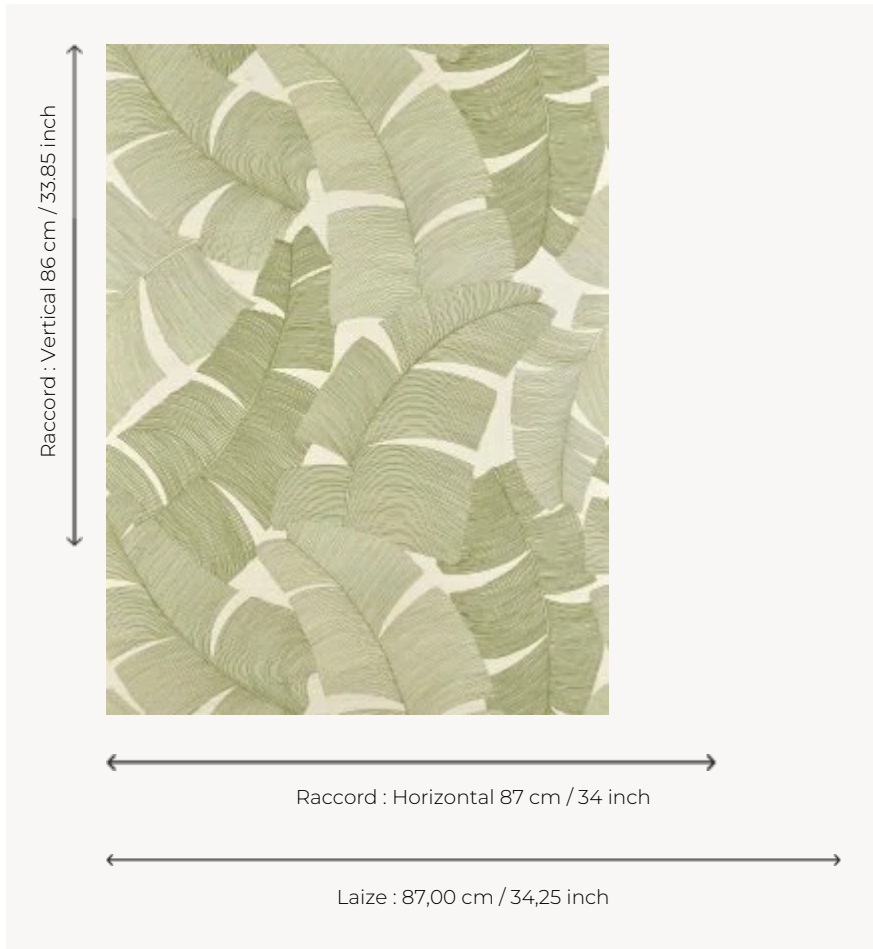

FP975003 TIKEHAU

Vegetal escapade in the heart of the jungle where the abundance of palm leaves gives rhythm to the pattern printed on a straw ground laminated on non-woven backing.

FP975003 - Palmier

Pierre Frey

TYPE	Small width printed wallpapers - Straws and similar materials
SALES UNIT	Available per meter/yard
BACKING	NON WOVEN
COMPOSITION	100 % Straw
WIDTH	87 cm / 34,25 inch
REPEAT	H: 87 cm - 34,00 inch V: 86 cm - 33,85 inch Straight repeat
WEIGHT	230 gr / m ²
CARE	
TRIMMING	Trimmed
HANGING/REMOVING	Paste the wall Strippable
CERTIFICATIONS	EUROCLASS C-s1,d0 ASTM E84 Class A
NOTES	Flame retardant backing
INFORMATION	Panel effect Inherent irregularities from the natural fiber
BOOK	F9979PPFREY40

4 Colors

FP975001
Paille

FP975002
Aqua

FP975003
Palmier

FP975004
Noir