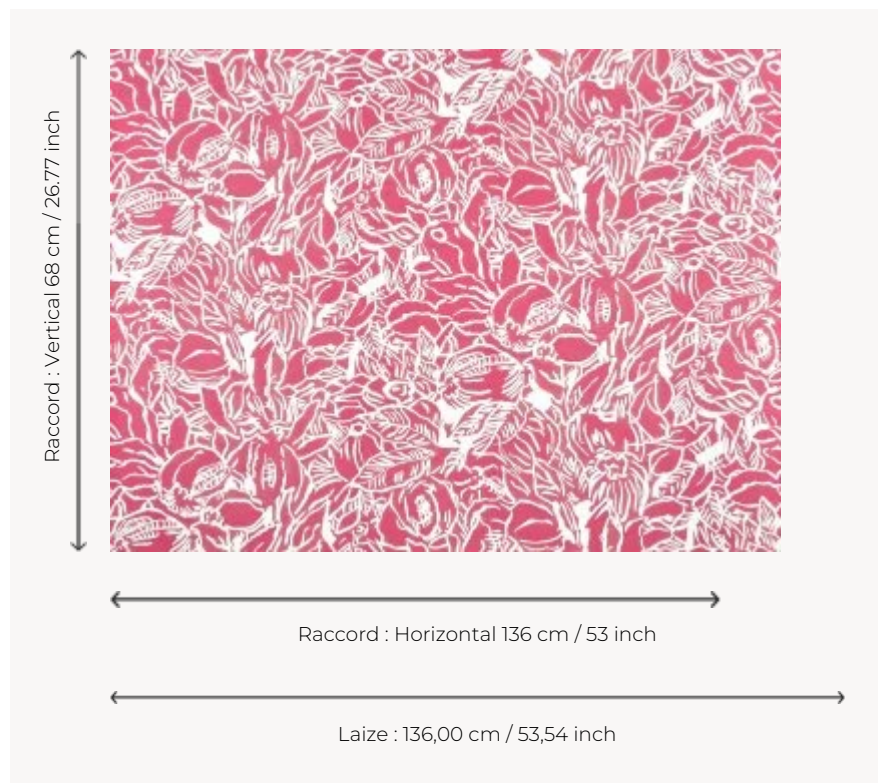

FP977001 GRENADIER

Two-tone illustration where the hand-painted white outlines of a lush forest reveal the lines of pomegranate trees, their fruits and their flowers with crumpled petals. Pierre Frey's archive from the 20th century printed in wide width on glazed non-woven paper.

FP977001 - Grenade

Pierre Frey

TYPE	Wide width printed wallpapers
SALES UNIT	Available per meter/yard
BACKING	NON WOVEN
COMPOSITION	-
WIDTH	136 cm / 53,54 inch
REPEAT	H: 136 cm - 53,00 inch V: 68 cm - 26,77 inch Straight repeat
WEIGHT	180 gr / m ²
CARE	
TRIMMING	Pretrimmed
HANGING/REMOVING	Paste the wall Wet removable
CERTIFICATIONS	EUROCLASS B-s1,d0 ASTM E84 Class A
NOTES	Flame retardant backing
INFORMATION	Use the trim & join marks during installation. Double-cut installation.
BOOK	F9979PPFREY40