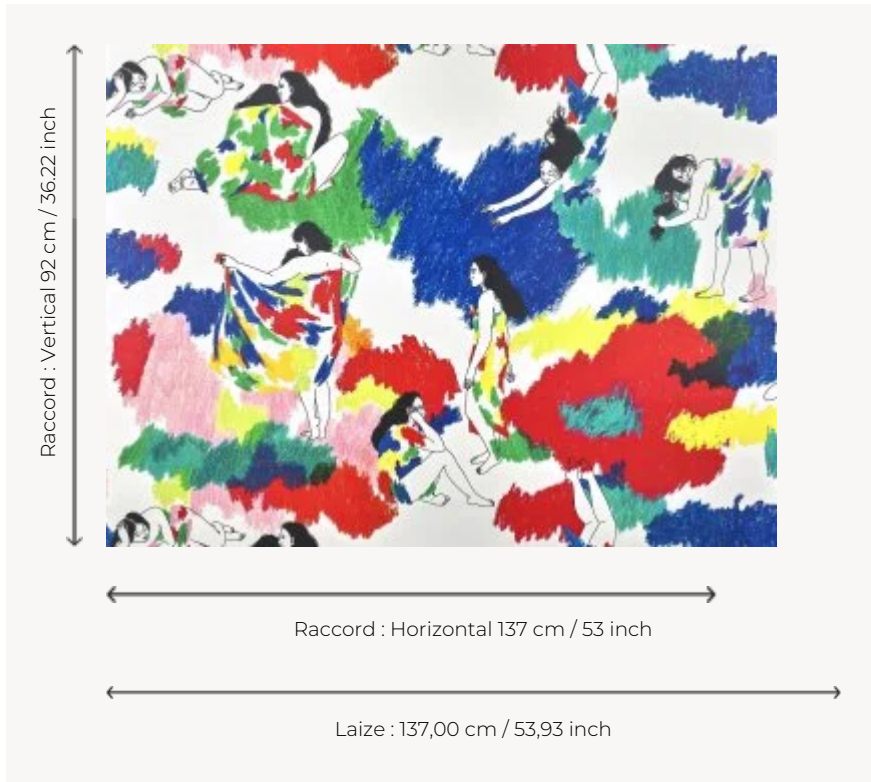

FP984001 PAREU

PAREU means pareo in Tahitian. The illustrator Yiling Changues, who lives and works in Tahiti, brings to light in a contemporary way, with felt pens and oil pastels, the tradition of the sarong and its knotting, a true emblematic symbol of Polynesia, worn in particular by the vahines.

FP984001 - Multicolore

Pierre Frey

TYPE	Wide width printed wallpapers
ARTIST	Yiling Changues
SALES UNIT	Available per meter/yard
BACKING	NON WOVEN
COMPOSITION	-
WIDTH	137 cm / 53,93 inch
REPEAT	H: 137 cm - 53,00 inch V: 92 cm - 36,22 inch Half drop repeat
WEIGHT	180 gr / m ²
CARE	
TRIMMING	Pretrimmed
HANGING/REMOVING	Paste the wall Wet removable
CERTIFICATIONS	EUROCLASS B-s1,d0 ASTM E84 Class A
NOTES	Flame retardant backing
INFORMATION	Use the trim & join marks during installation. Double-cut installation.
BOOK	F9979PPFREY40