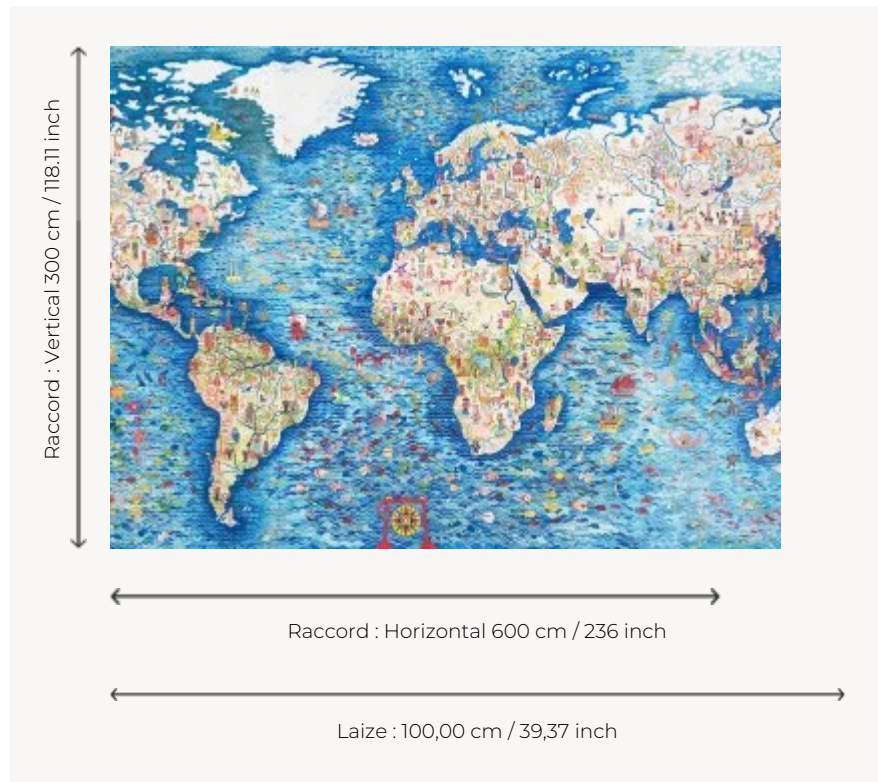

FP996001 MUSIQUES DU MONDE

Faithful reproduction of the work of Brecht Evens for the Philharmonie des enfants de Paris illustrating the music of the world. The XXL format of this panoramic wallpaper is the image of the artist's overflowing creativity. Printed on a non-woven backing with a glazed effect.

FP996001 - Multicolore

Pierre Frey

TYPE	Panoramic wallpapers - Printed wallpapers
ARTIST	Mappemonde, Brecht Evens, Philharmonie Des
SALES UNIT	Available per panel
BACKING	NON WOVEN
COMPOSITION	-
WIDTH	100 cm / 39,37 inch
REPEAT	H: 600 cm - 236,00 inch V: 300 cm - 118,11 inch
WEIGHT	185 gr / m ²
CARE	
TRIMMING	Trimmed
HANGING/REMOVING	Paste the wall Strippable
CERTIFICATIONS	EUROCLASS B-s1,d0 ASTM E84 Class A
NOTES	Good lightfastness Flame retardant backing Sold as a complete artwork