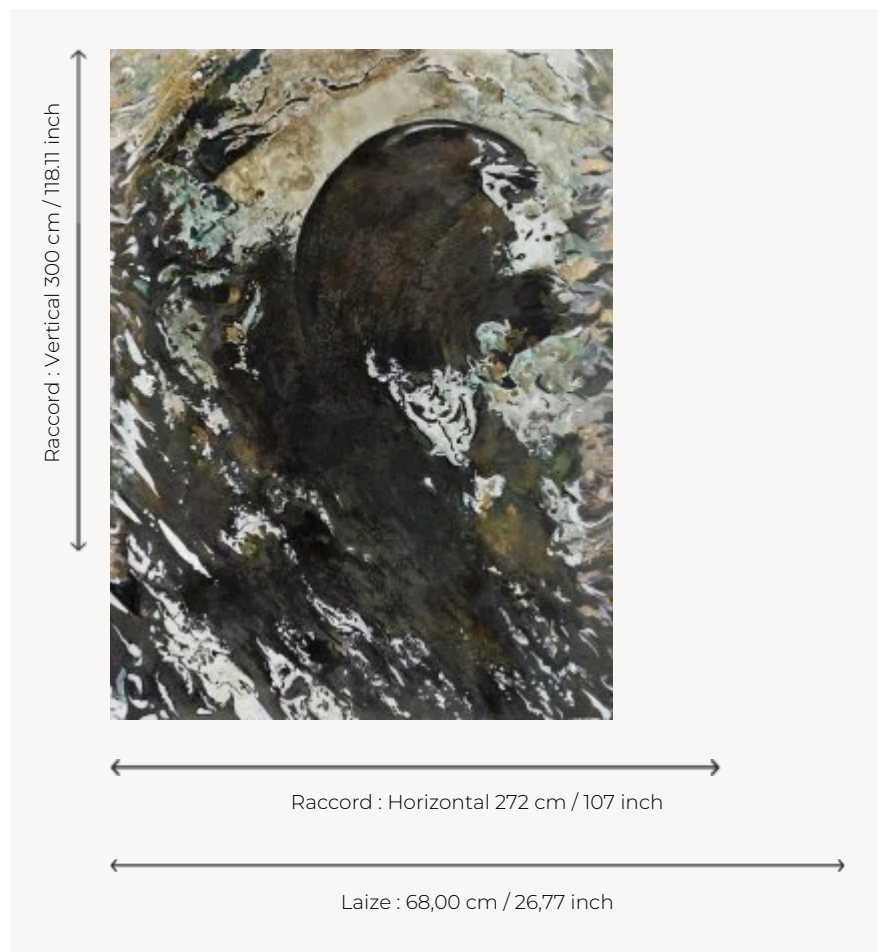

## FP998001 ECLIPSE

The brush strokes of the artist Caroline De Boissieu are magically printed in XXL on the wall. The material comes alive. Playing with the light, the golden accents and the white touches of varnish reveal this singular and definitely contemporary panoramic wallpaper. 3D printing on a golden support with a traditional rotary screen printing on non-woven backing.

### FP998001 - Lune

### Pierre Frey

<b>TYPE</b>	Panoramic wallpapers - Printed wallpapers
<b>ARTIST</b>	Caroline De Boissieu
<b>SALES UNIT</b>	Available per panel
<b>BACKING</b>	NON WOVEN
<b>COMPOSITION</b>	-
<b>WIDTH</b>	68 cm / 26,77 inch
<b>REPEAT</b>	H: 272 cm - 107,00 inch V: 300 cm - 118,11 inch
<b>WEIGHT</b>	147 gr / m <sup>2</sup>
<b>CARE</b>	
<b>TRIMMING</b>	Trimmed
<b>HANGING/REMOVING</b>	Paste the wall Wet removable
<b>CERTIFICATIONS</b>	EUROCLASS C-s1,d0
<b>NOTES</b>	Sold as a complete artwork
<b>INFORMATION</b>	1 roll = 4 panels

# 1 Colors

FP998001  
Lune