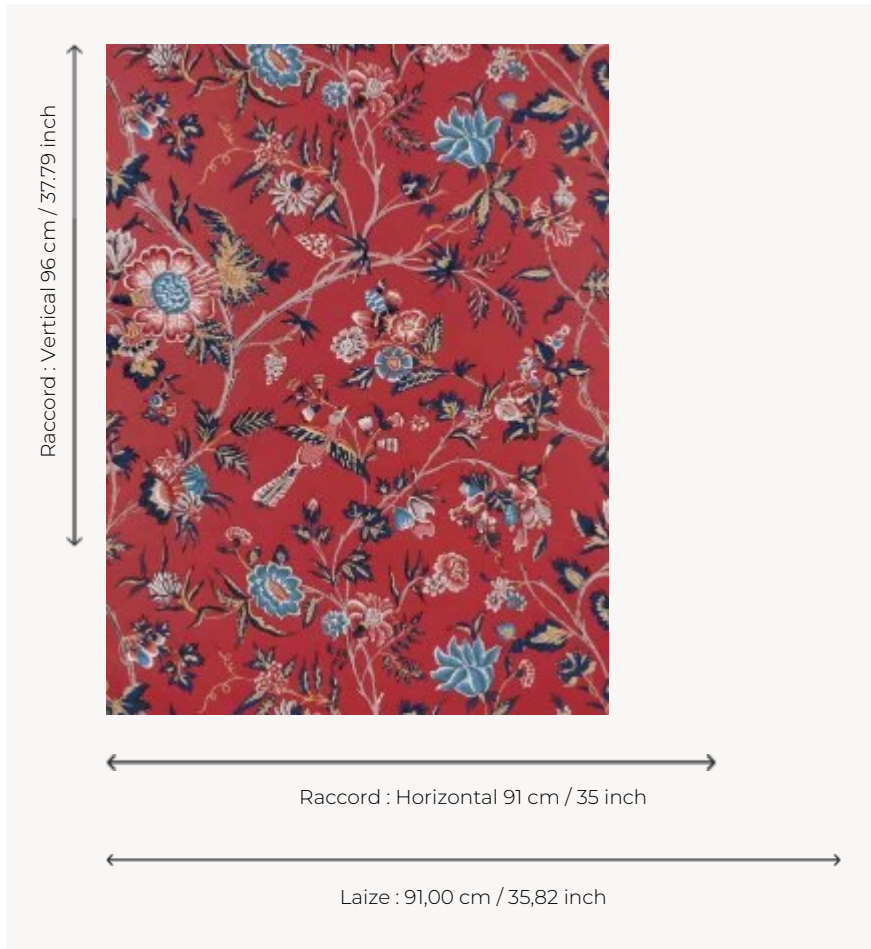

## LP103005 L'ARBRE INDIEN

Presenting a pattern of sinuous flower stems in an Indian style, this wallpaper with a colored background evokes the Indian fashion found throughout the 18th century. Screen printing by hand.

### LP103005 - Rouge

### Le manach

<b>TYPE</b>	Small width printed wallpapers
<b>SALES UNIT</b>	Available per roll of 3,66 mts
<b>BACKING</b>	PAPER
<b>COMPOSITION</b>	-
<b>WIDTH</b>	91 cm / 35,82 inch
<b>REPEAT</b>	H: 91 cm - 35,00 inch V: 96 cm - 37,79 inch Half drop repeat
<b>WEIGHT</b>	160 gr / m <sup>2</sup>
<b>CARE</b>	
<b>TRIMMING</b>	Not trimmed
<b>HANGING/REMOVING</b>	Paste the paper Wet removable
<b>CERTIFICATIONS</b>	EUROCLASS B-s1,d0 ASTM E84 Class A
<b>NOTES</b>	Hand screen printed
<b>INFORMATION</b>	Soaking time before hanging: maximum 2 minutes. Use the trim & join marks during installation. Double-cut installation.
<b>BOOK</b>	L9979PPLM01