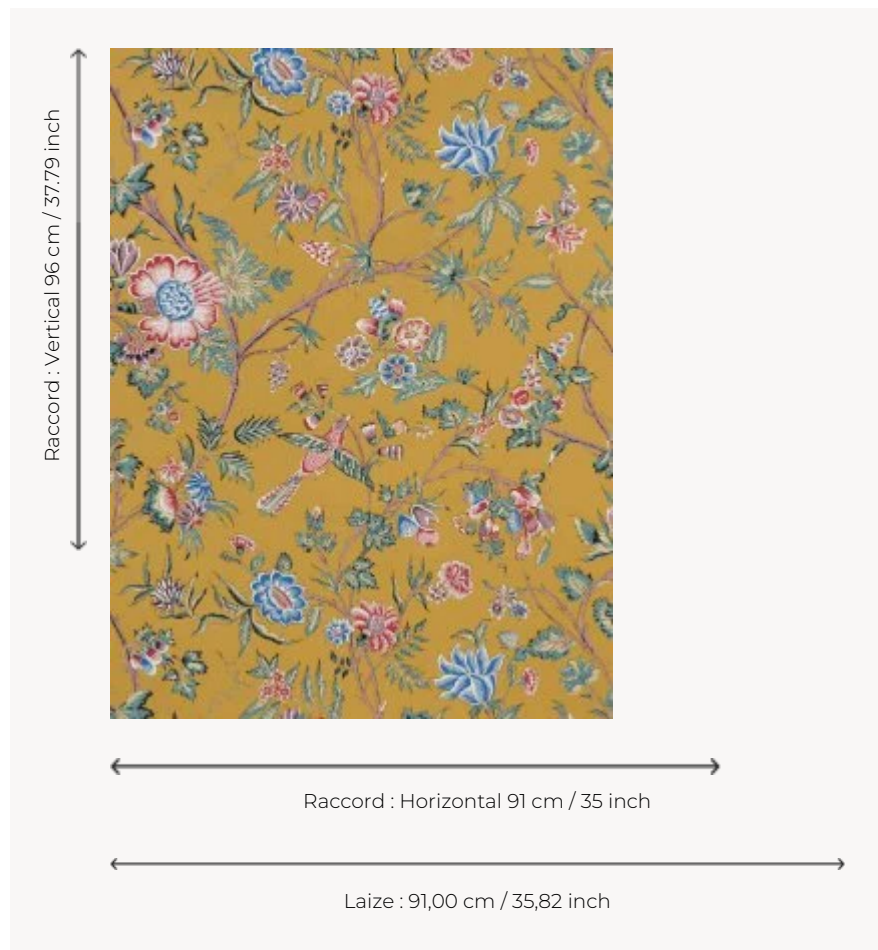

LP103006 L'ARBRE INDIEN

Presenting a pattern of sinuous flower stems in an Indian style, this wallpaper with a colored background evokes the Indian fashion found throughout the 18th century. Screen printing by hand.

LP103006 - Moutarde

Le manach

TYPE	Small width printed wallpapers
SALES UNIT	Available per roll of 3,66 mts
BACKING	PAPER
COMPOSITION	-
WIDTH	91 cm / 35,82 inch
REPEAT	H: 91 cm - 35,00 inch V: 96 cm - 37,79 inch Half drop repeat
WEIGHT	160 gr / m ²
CARE	
TRIMMING	Not trimmed
HANGING/REMOVING	Paste the paper Wet removable
CERTIFICATIONS	EUROCLASS B-s1,d0 ASTM E84 Class A
NOTES	Hand screen printed
INFORMATION	Soaking time before hanging: maximum 2 minutes. Use the trim & join marks during installation. Double-cut installation.
BOOK	L9979PPLM01

5 Colors

LP103001
Crème

LP103003
Rose

LP103004
Prune

LP103005
Rouge

LP103006
Moutarde