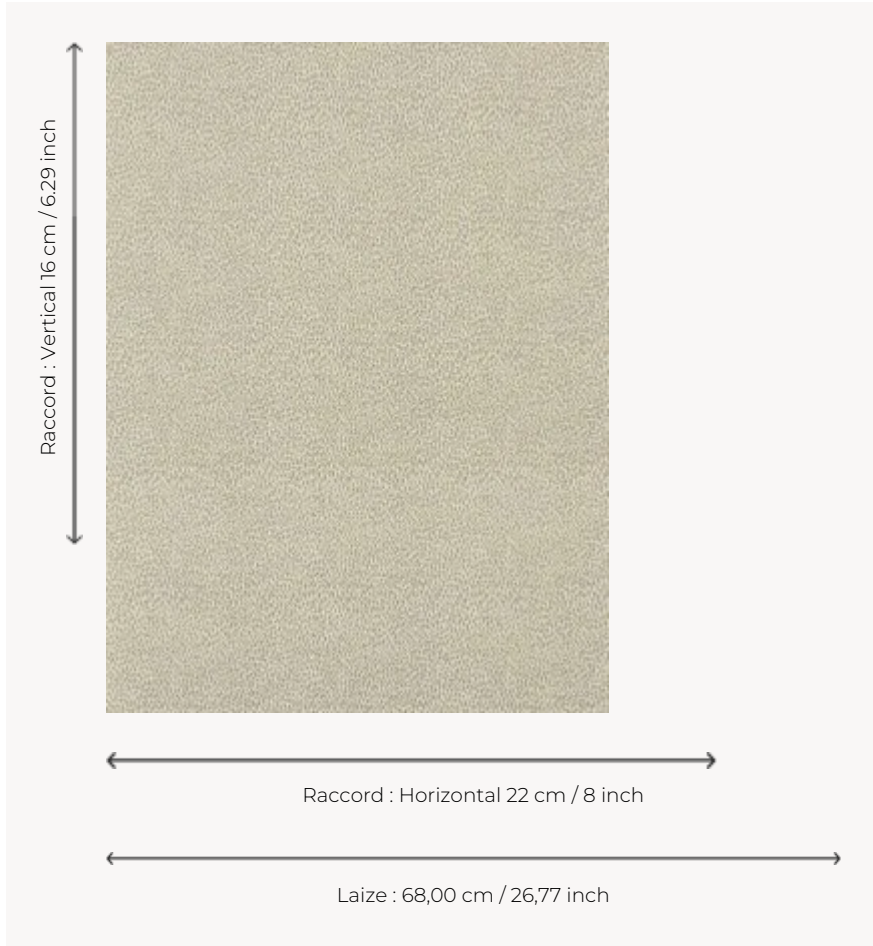

## LP108001 PLUMETTES

This all-over design consists of small stylized motifs that perfectly match the major designs of the collection. PLUMETTE is also reproduced in printed fabric under the reference L4172. Screen printing by hand.

### LP108001 - Sable

### Le manach

<b>TYPE</b>	Small width printed wallpapers
<b>SALES UNIT</b>	Available per roll of 4,10 mts
<b>BACKING</b>	PAPER
<b>COMPOSITION</b>	-
<b>WIDTH</b>	68 cm / 26,77 inch
<b>REPEAT</b>	H: 22 cm - 8,00 inch V: 16 cm - 6,29 inch Straight repeat
<b>WEIGHT</b>	175 gr / m <sup>2</sup>
<b>CARE</b>	
<b>TRIMMING</b>	Trimmed
<b>HANGING/REMOVING</b>	Paste the paper Wet removable
<b>CERTIFICATIONS</b>	EUROCLASS B-s1,d0 ASTM E84 Class A
<b>INFORMATION</b>	Soaking time before hanging: maximum 2 minutes.
<b>BOOK</b>	L9979PPLM01

## 7 Colors

LP108001  
Sable

LP108002  
Rose

LP108003  
Verveine

LP108004  
Céladon

LP108005  
Bleu

LP108006  
Rouge

LP108007  
Moutarde